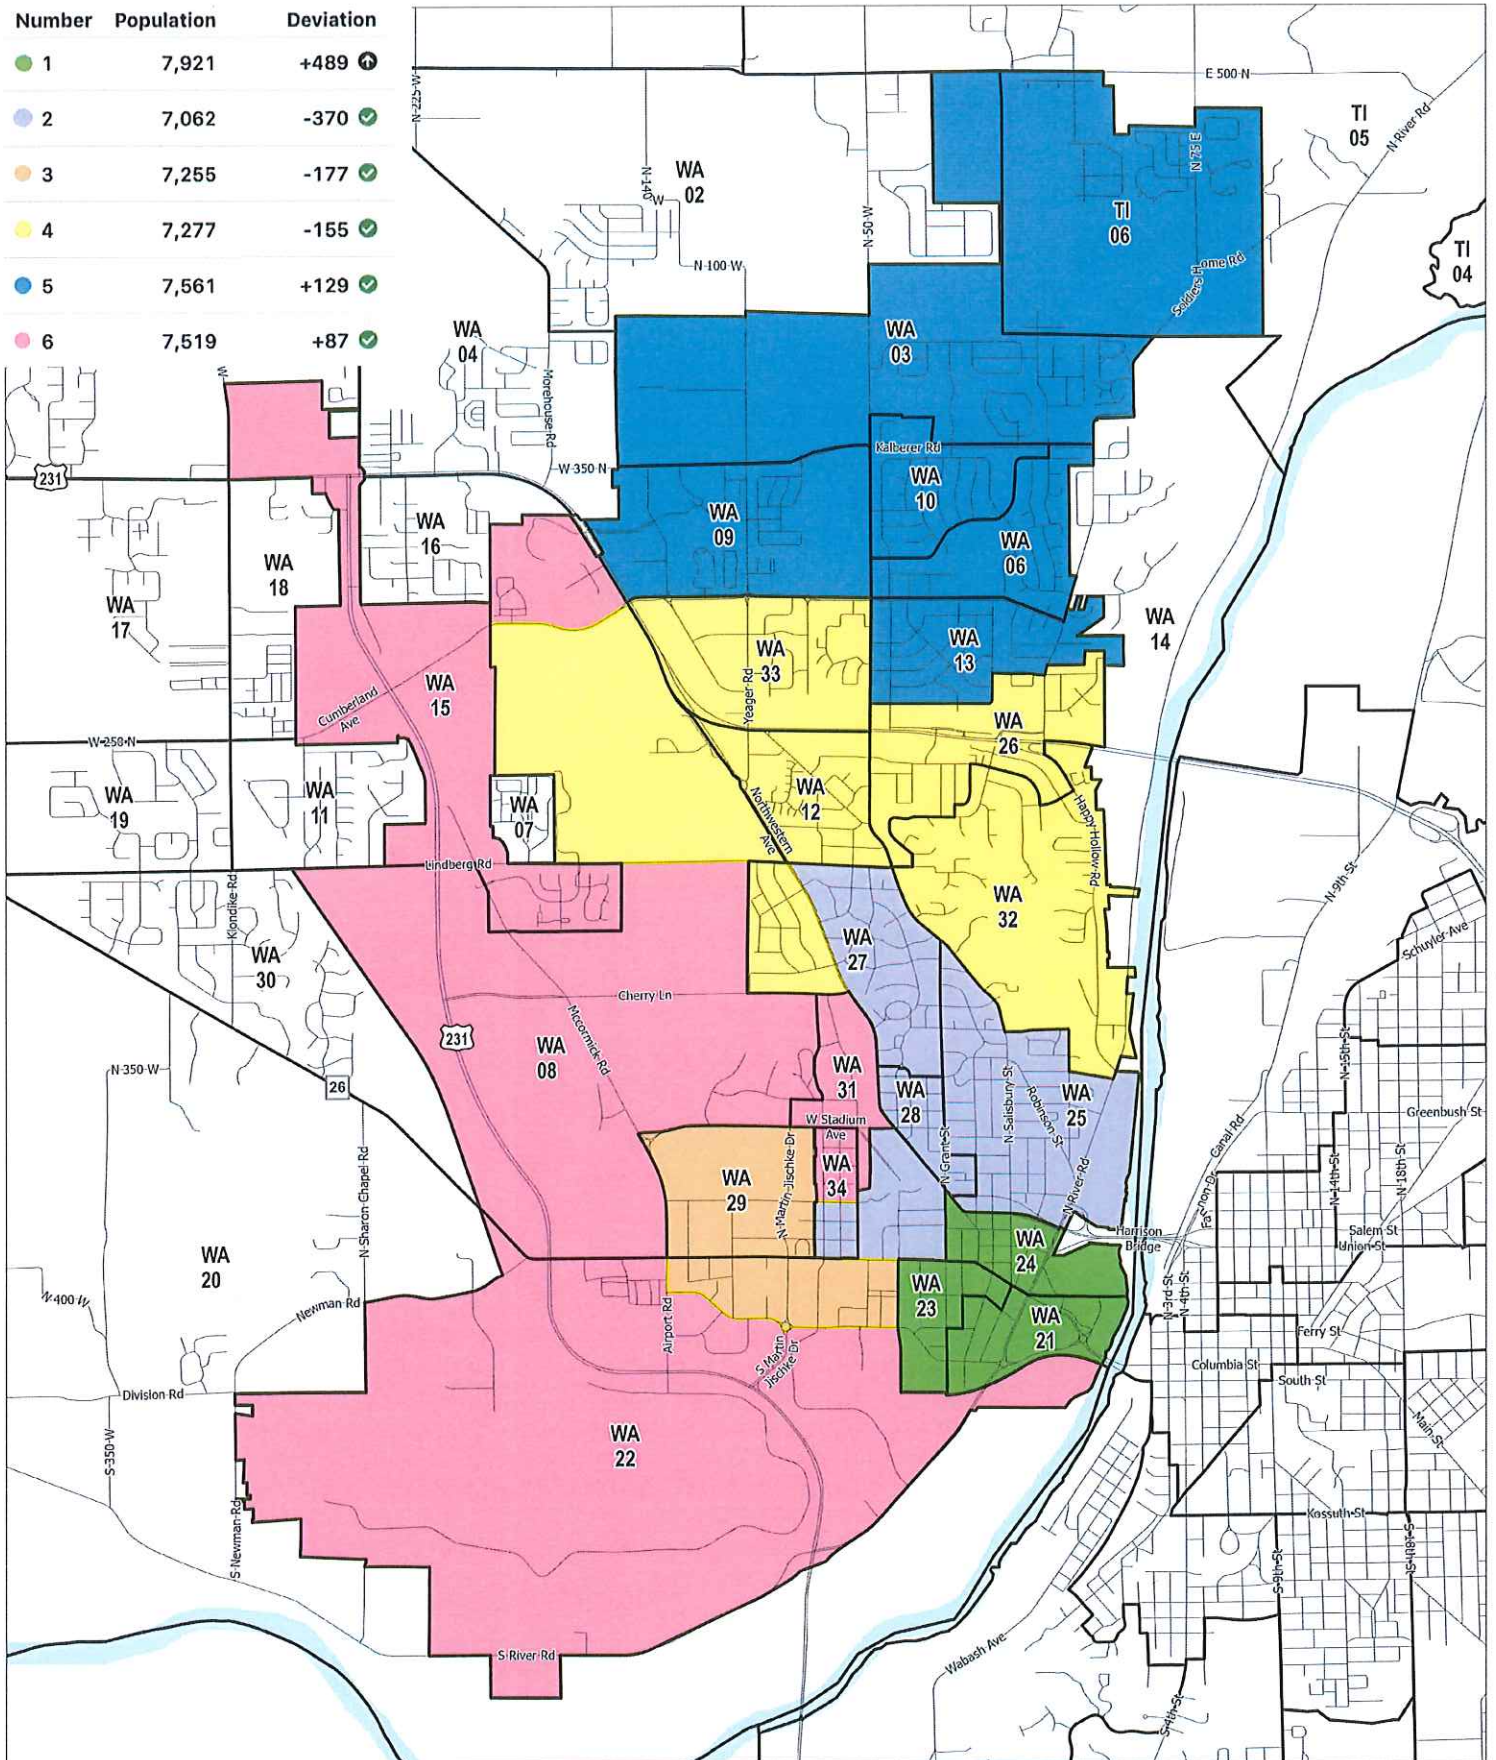

West Lafayette City Council Districts 2023 Map

Number	Population	Deviation
1	7,921	+489
2	7,062	-370
3	7,255	-177
4	7,277	-155
5	7,561	+129
6	7,519	+87

District 1
 District 3
 District 5
 Voting Precincts

District 2
 District 4
 District 6