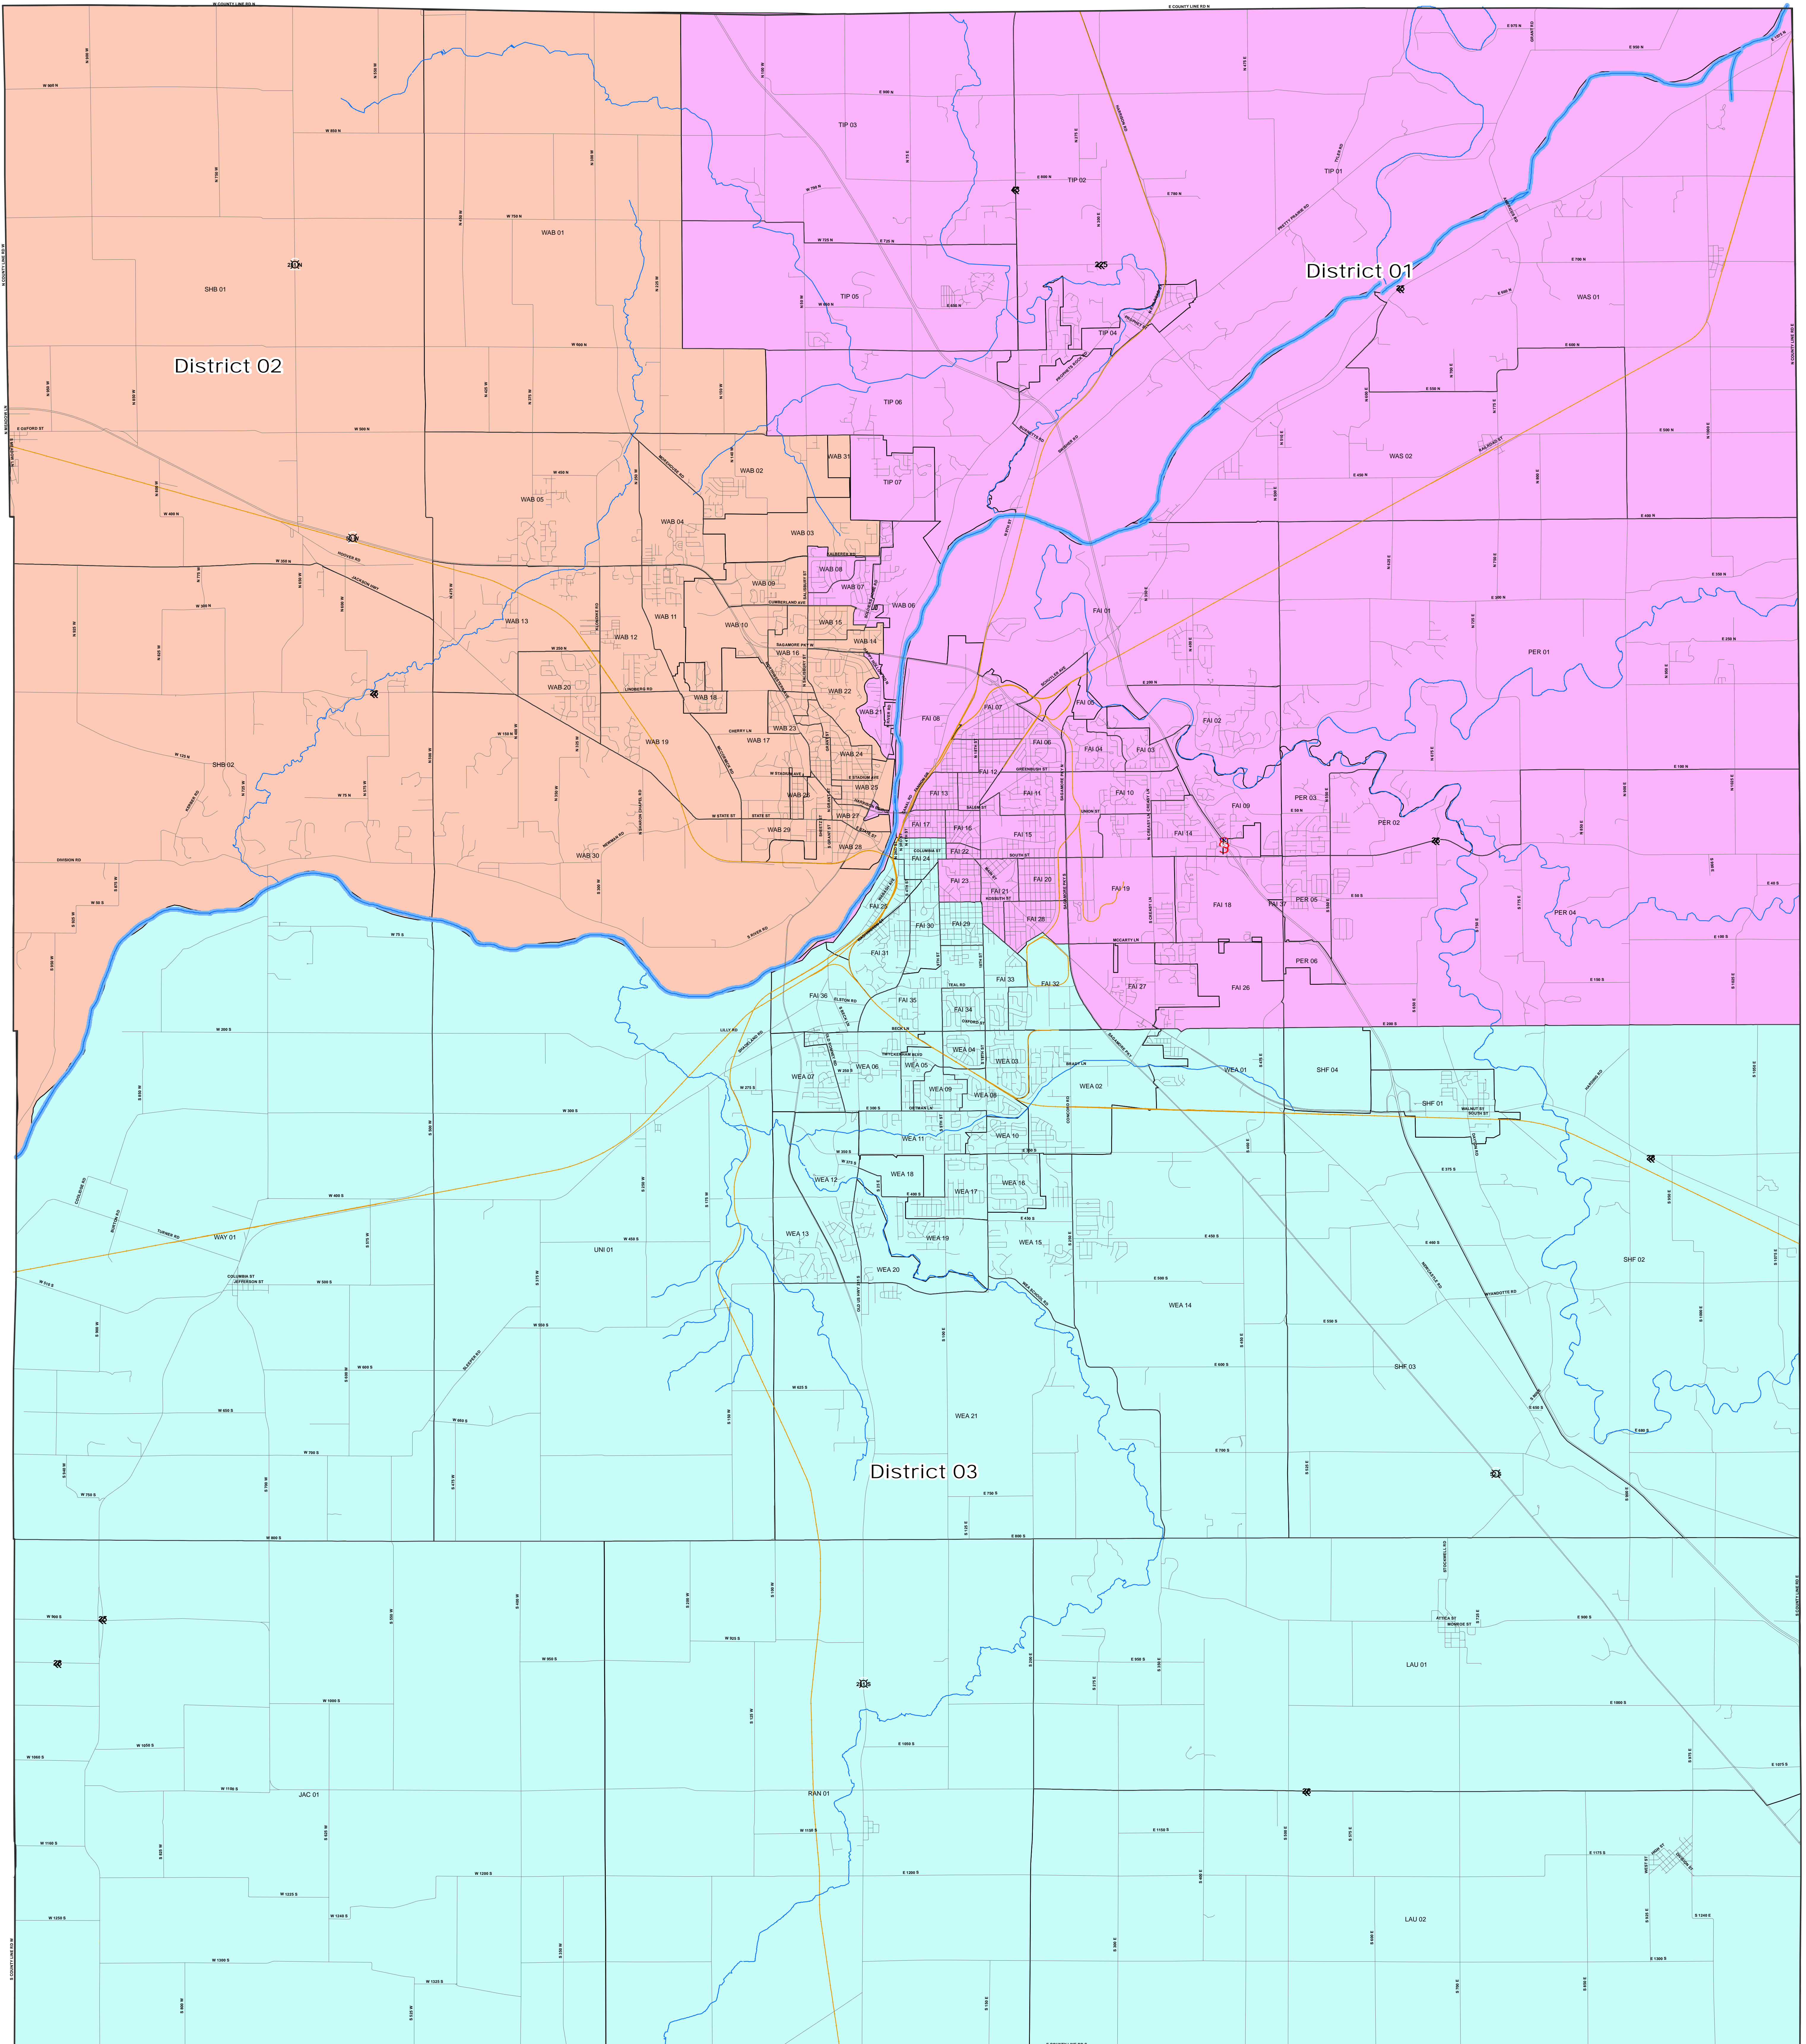

Tippecanoe County County Commissioner Districts

Ordinance 2011-31-CM
Adopted 12/28/2011 by the Board of Commissioners of Tippecanoe County

County Commissioner Districts

- | | | |
|--|--|--------------|
| District 01 | | Roads |
| District 02 | | Streams |
| District 03 | | Primary Rail |

Map Prepared by the
Area Plan Commission of Tippecanoe County on December 28, 2011

Any questions regarding voter precinct, or where to vote
should be directed to the
Board of Election and Registration: (765) 423-9303 or (765) 423-9316,
or by email: electionboard@tippecanoe.in.gov