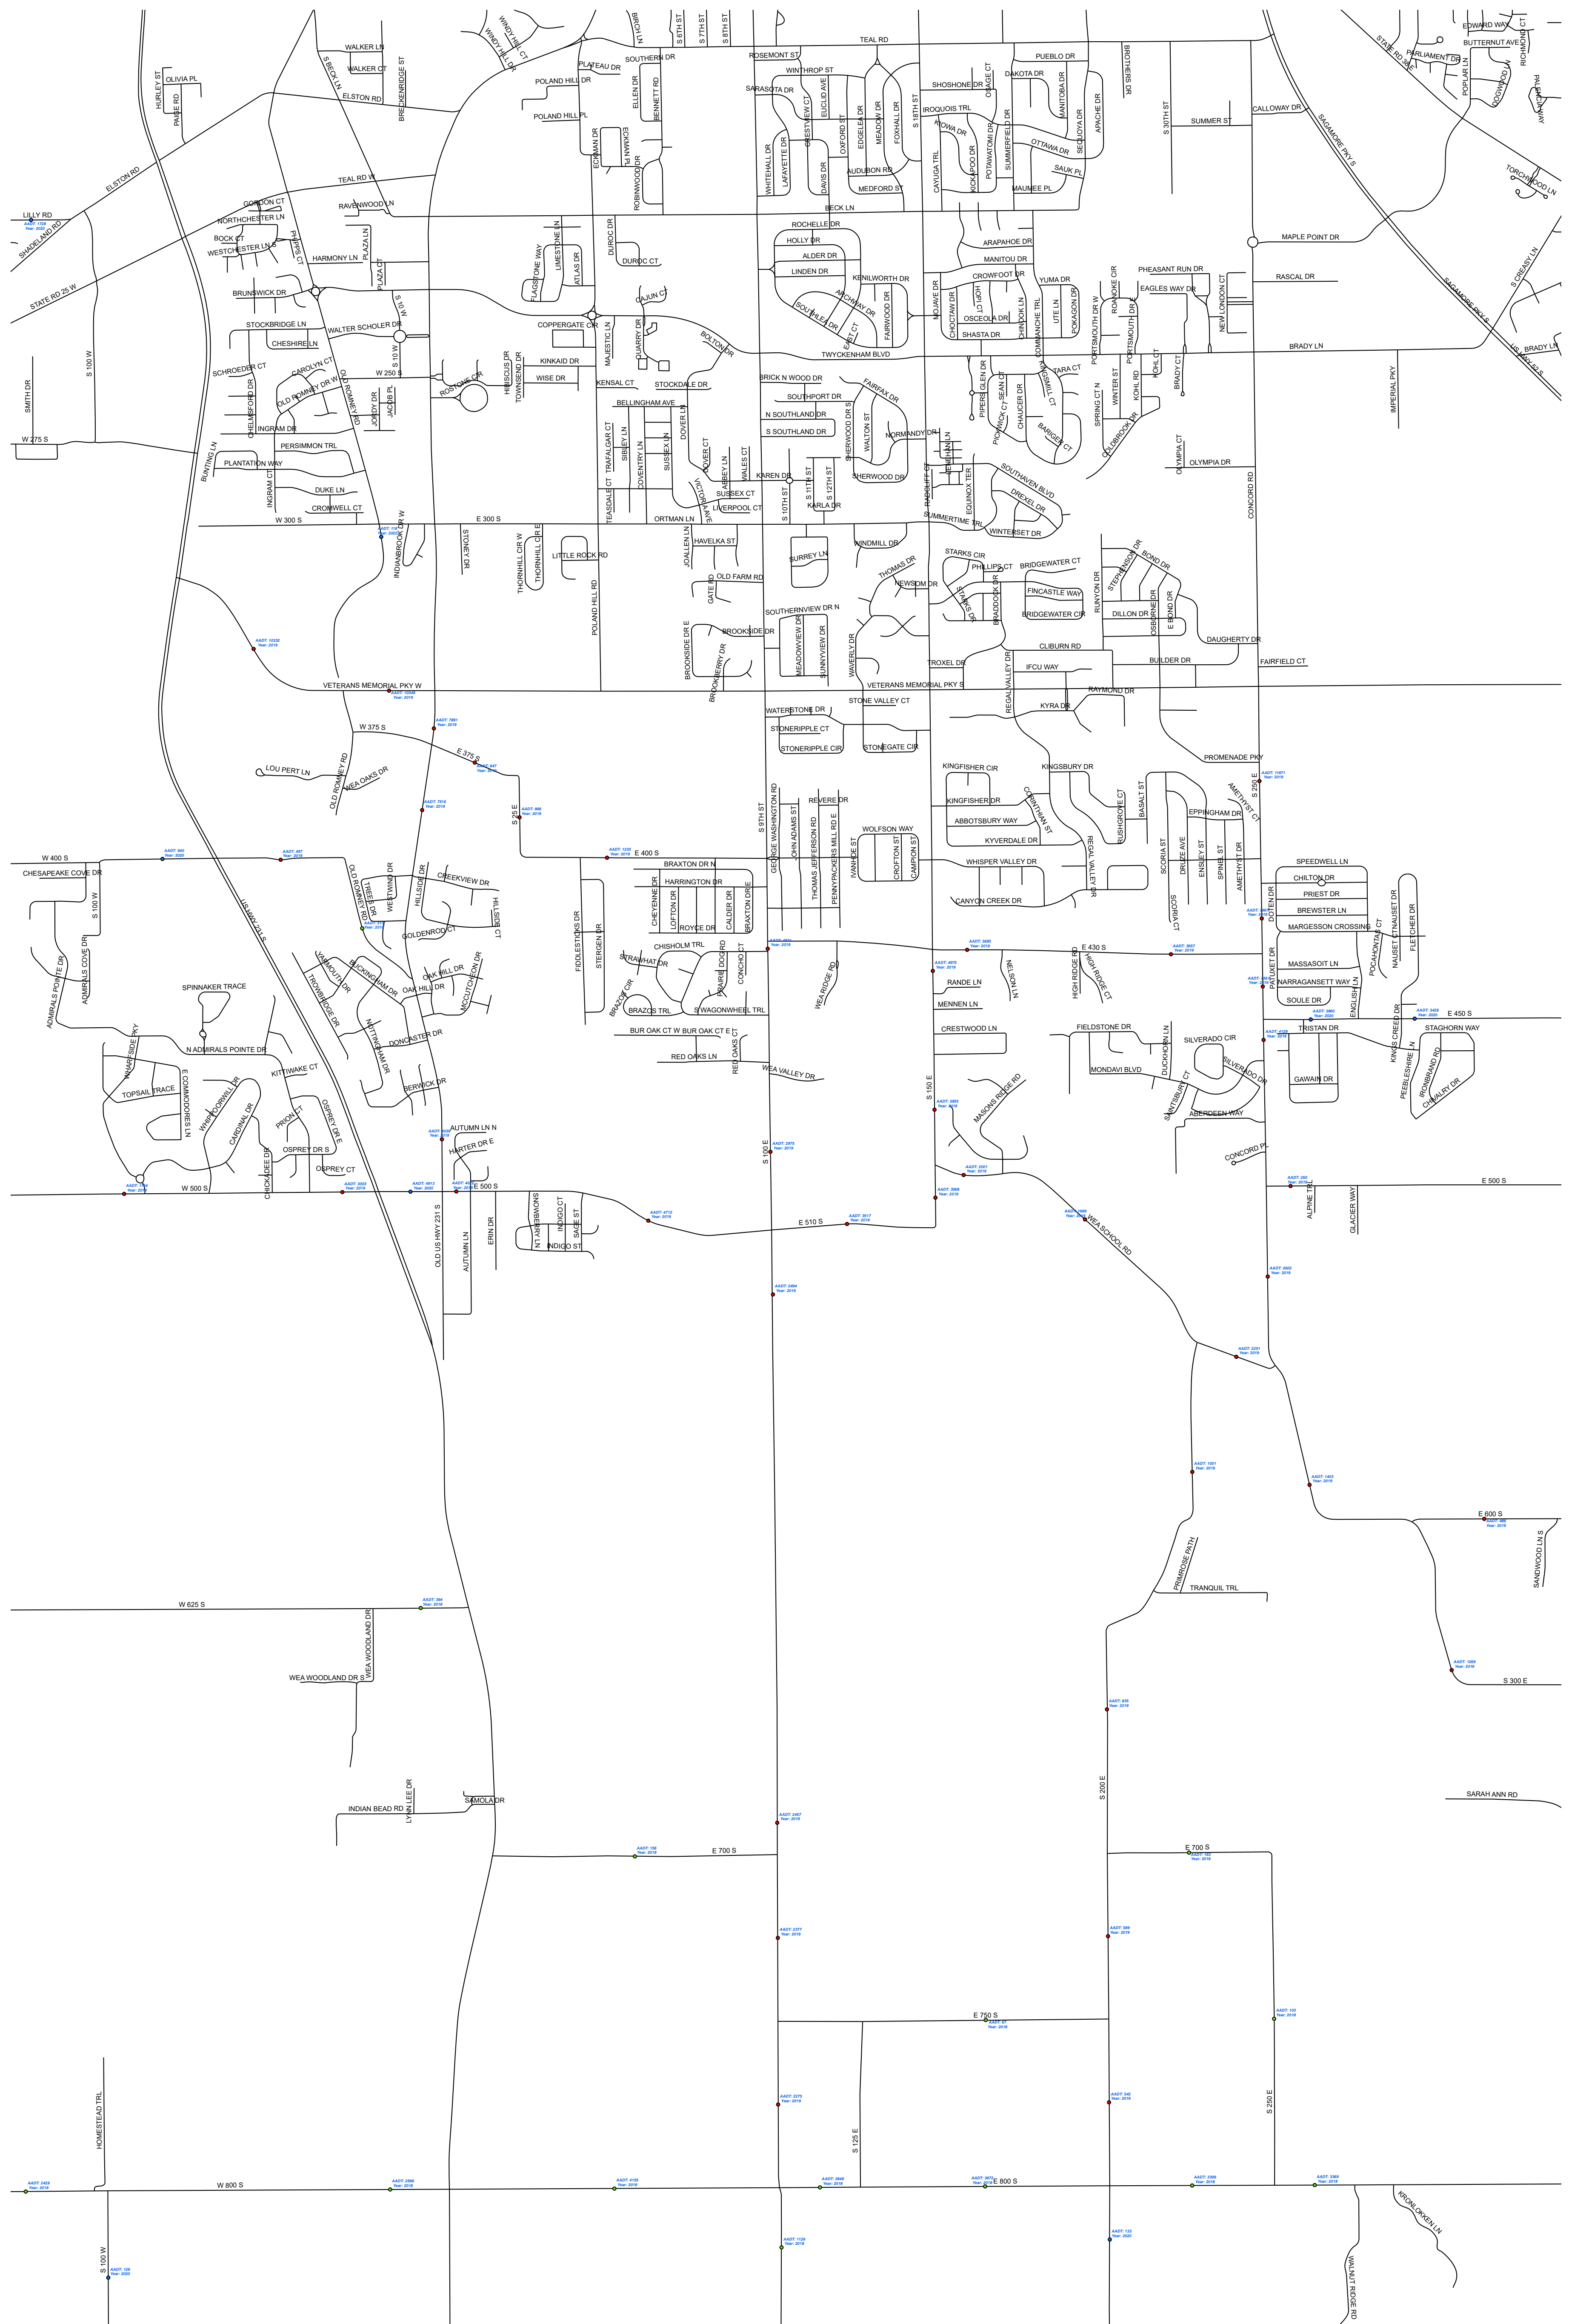

2020 Tippecanoe County Highway Traffic Count Map

2020 Tippecanoe County Highway Traffic Count Map Wabash Township

2020 Tippecanoe County Highway Traffic Count Map Shelby Township

2020 Tippecanoe County Highway Traffic Count Map Wea Township

2020 Tippecanoe County Highway Traffic Count Map Fairfield & Perry Townships

2020 Tippecanoe County Highway Traffic Count Map Sheffield & Lauramie Townships