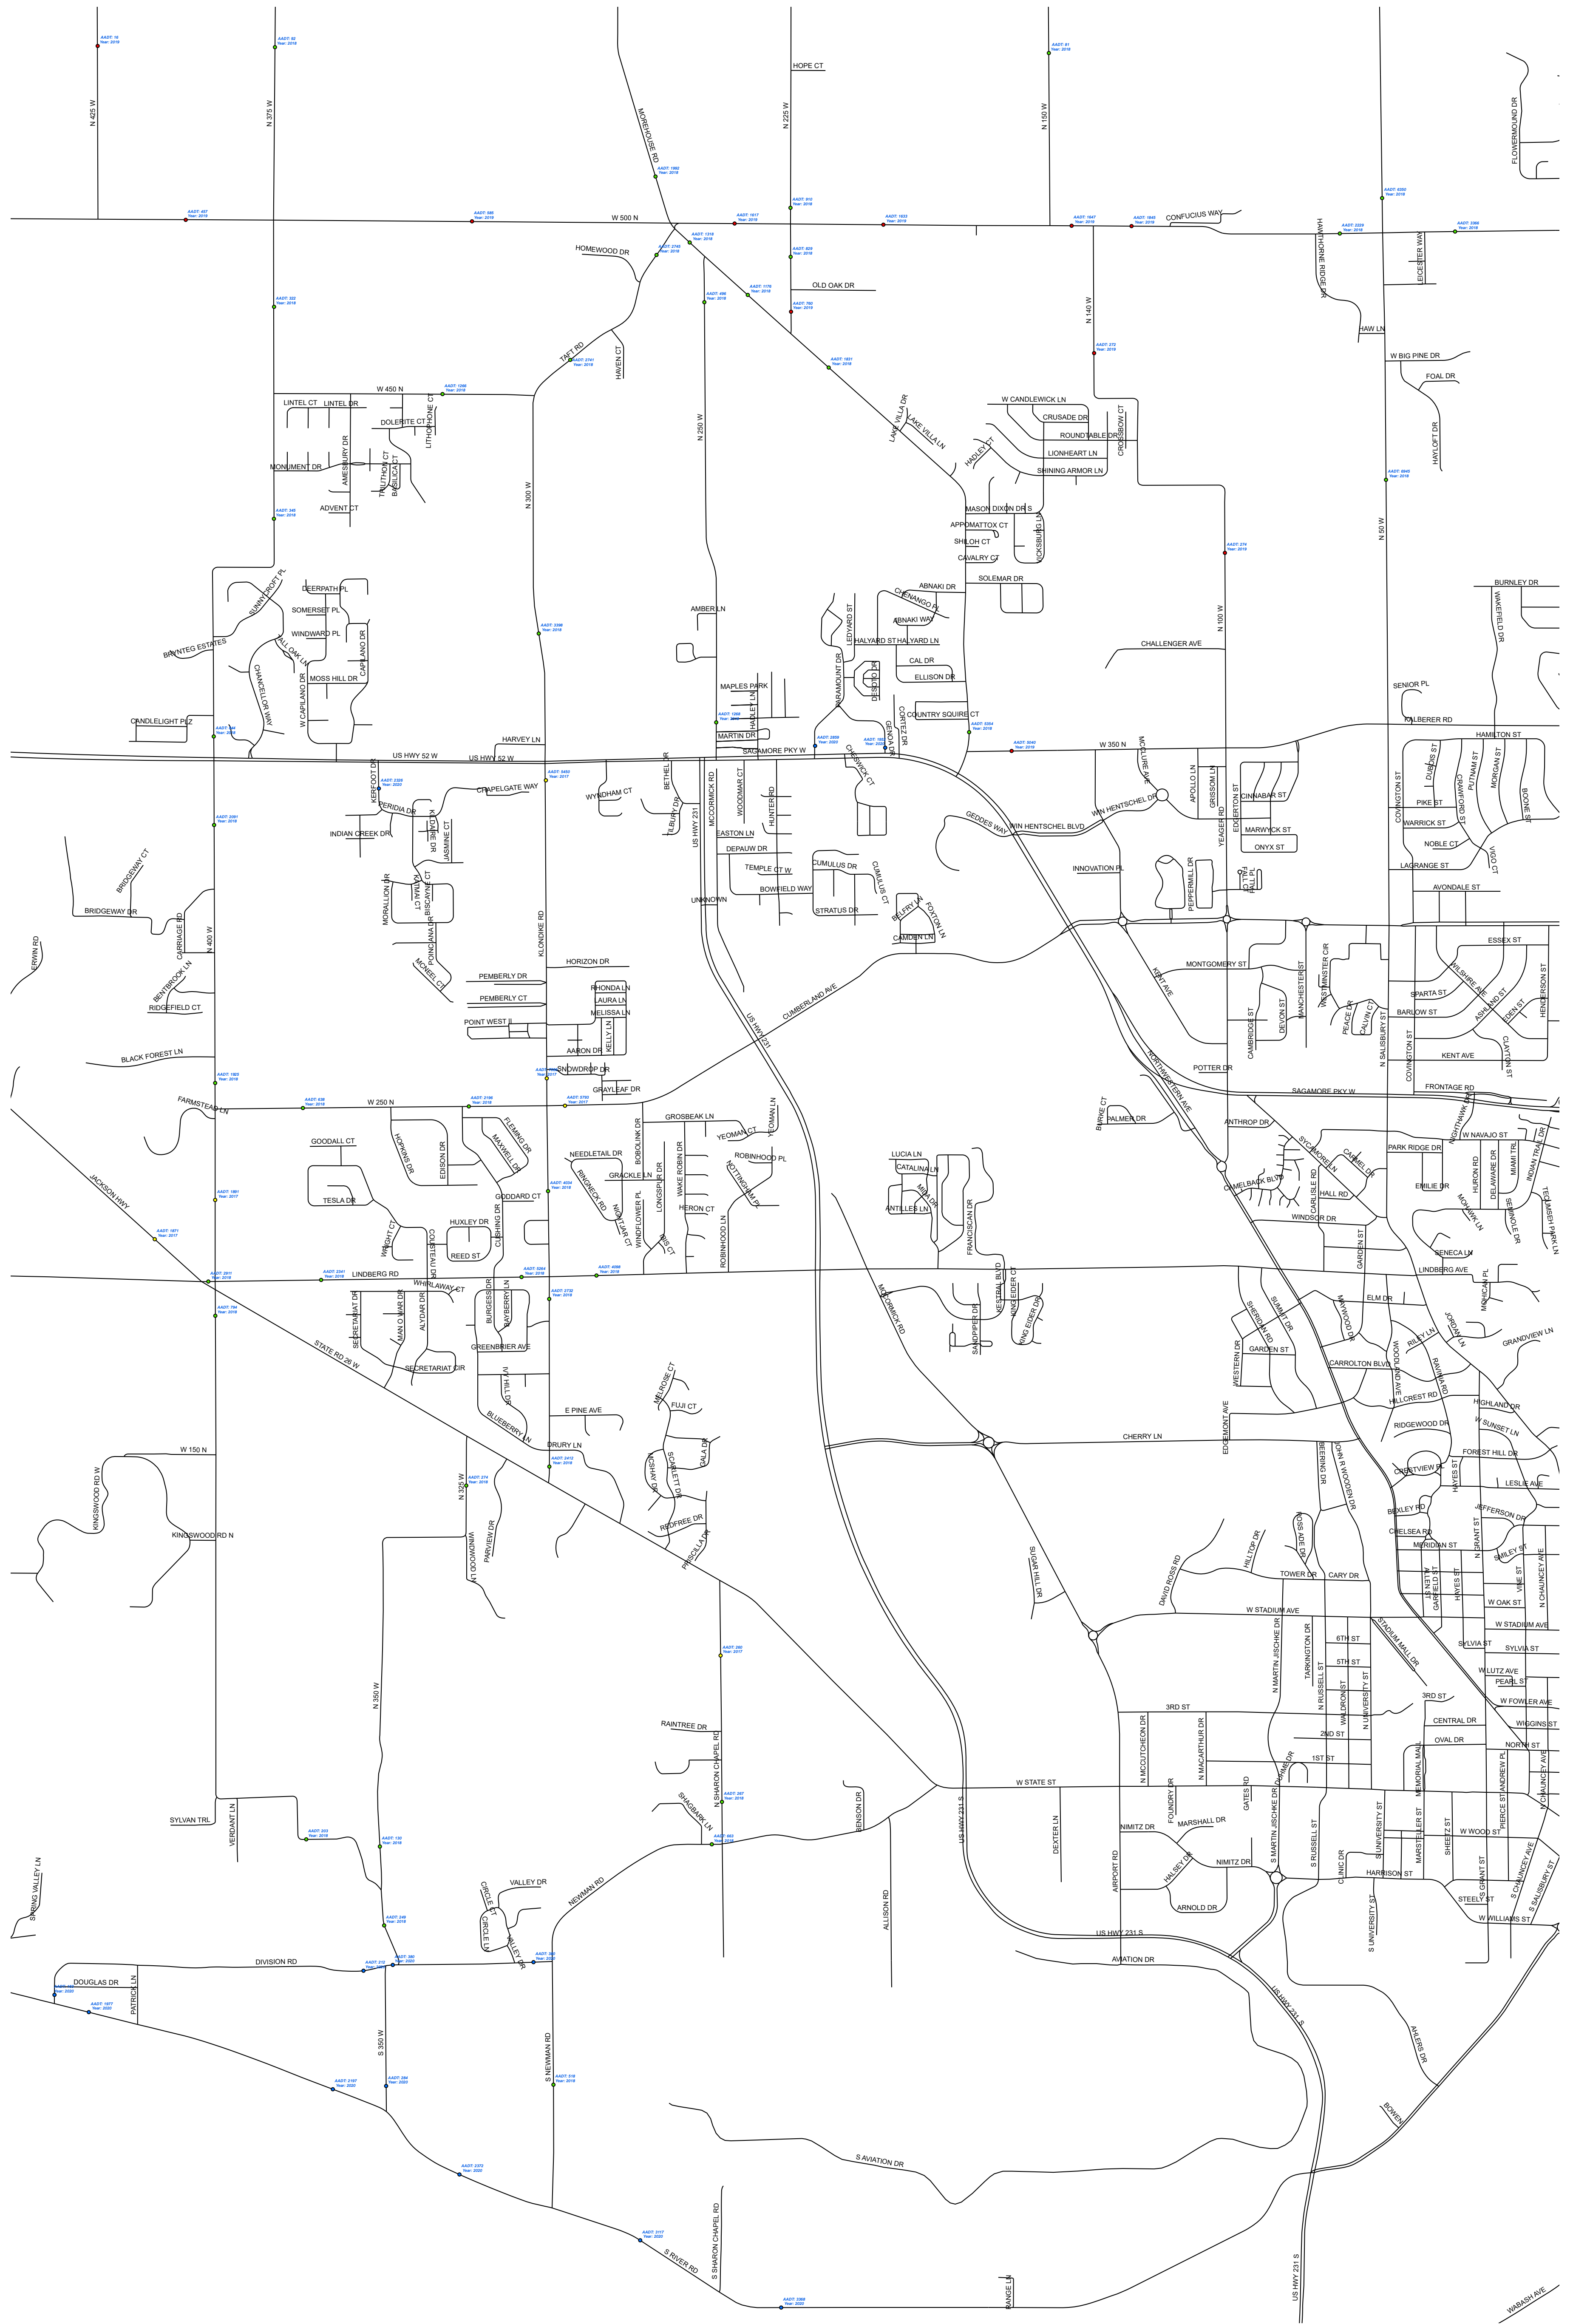

2020 Tippecanoe County Highway Traffic Count Map

2020 Tippecanoe County Highway Traffic Count Map Wabash Township

2020 Tippecanoe County Highway Traffic Count Map Shelby Township

2020 Tippecanoe County Highway Traffic Count Map Wea Township

2020 Tippecanoe County Highway Traffic Count Map Fairfield & Perry Townships

2020 Tippecanoe County Highway Traffic Count Map Sheffield & Lauramie Townships