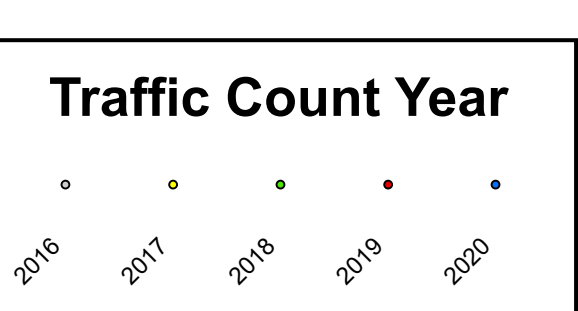

2020 Tippecanoe County Highway Traffic Count Map

2020 Tippecanoe County Highway Traffic Count Map Wabash Township

2020 Tippecanoe County Highway Traffic Count Map Shelby Township

2020 Tippecanoe County Highway Traffic Count Map Wea Township

2020 Tippecanoe County Highway Traffic Count Map Fairfield & Perry Townships

2020 Tippecanoe County Highway Traffic Count Map Sheffield & Lauramie Townships