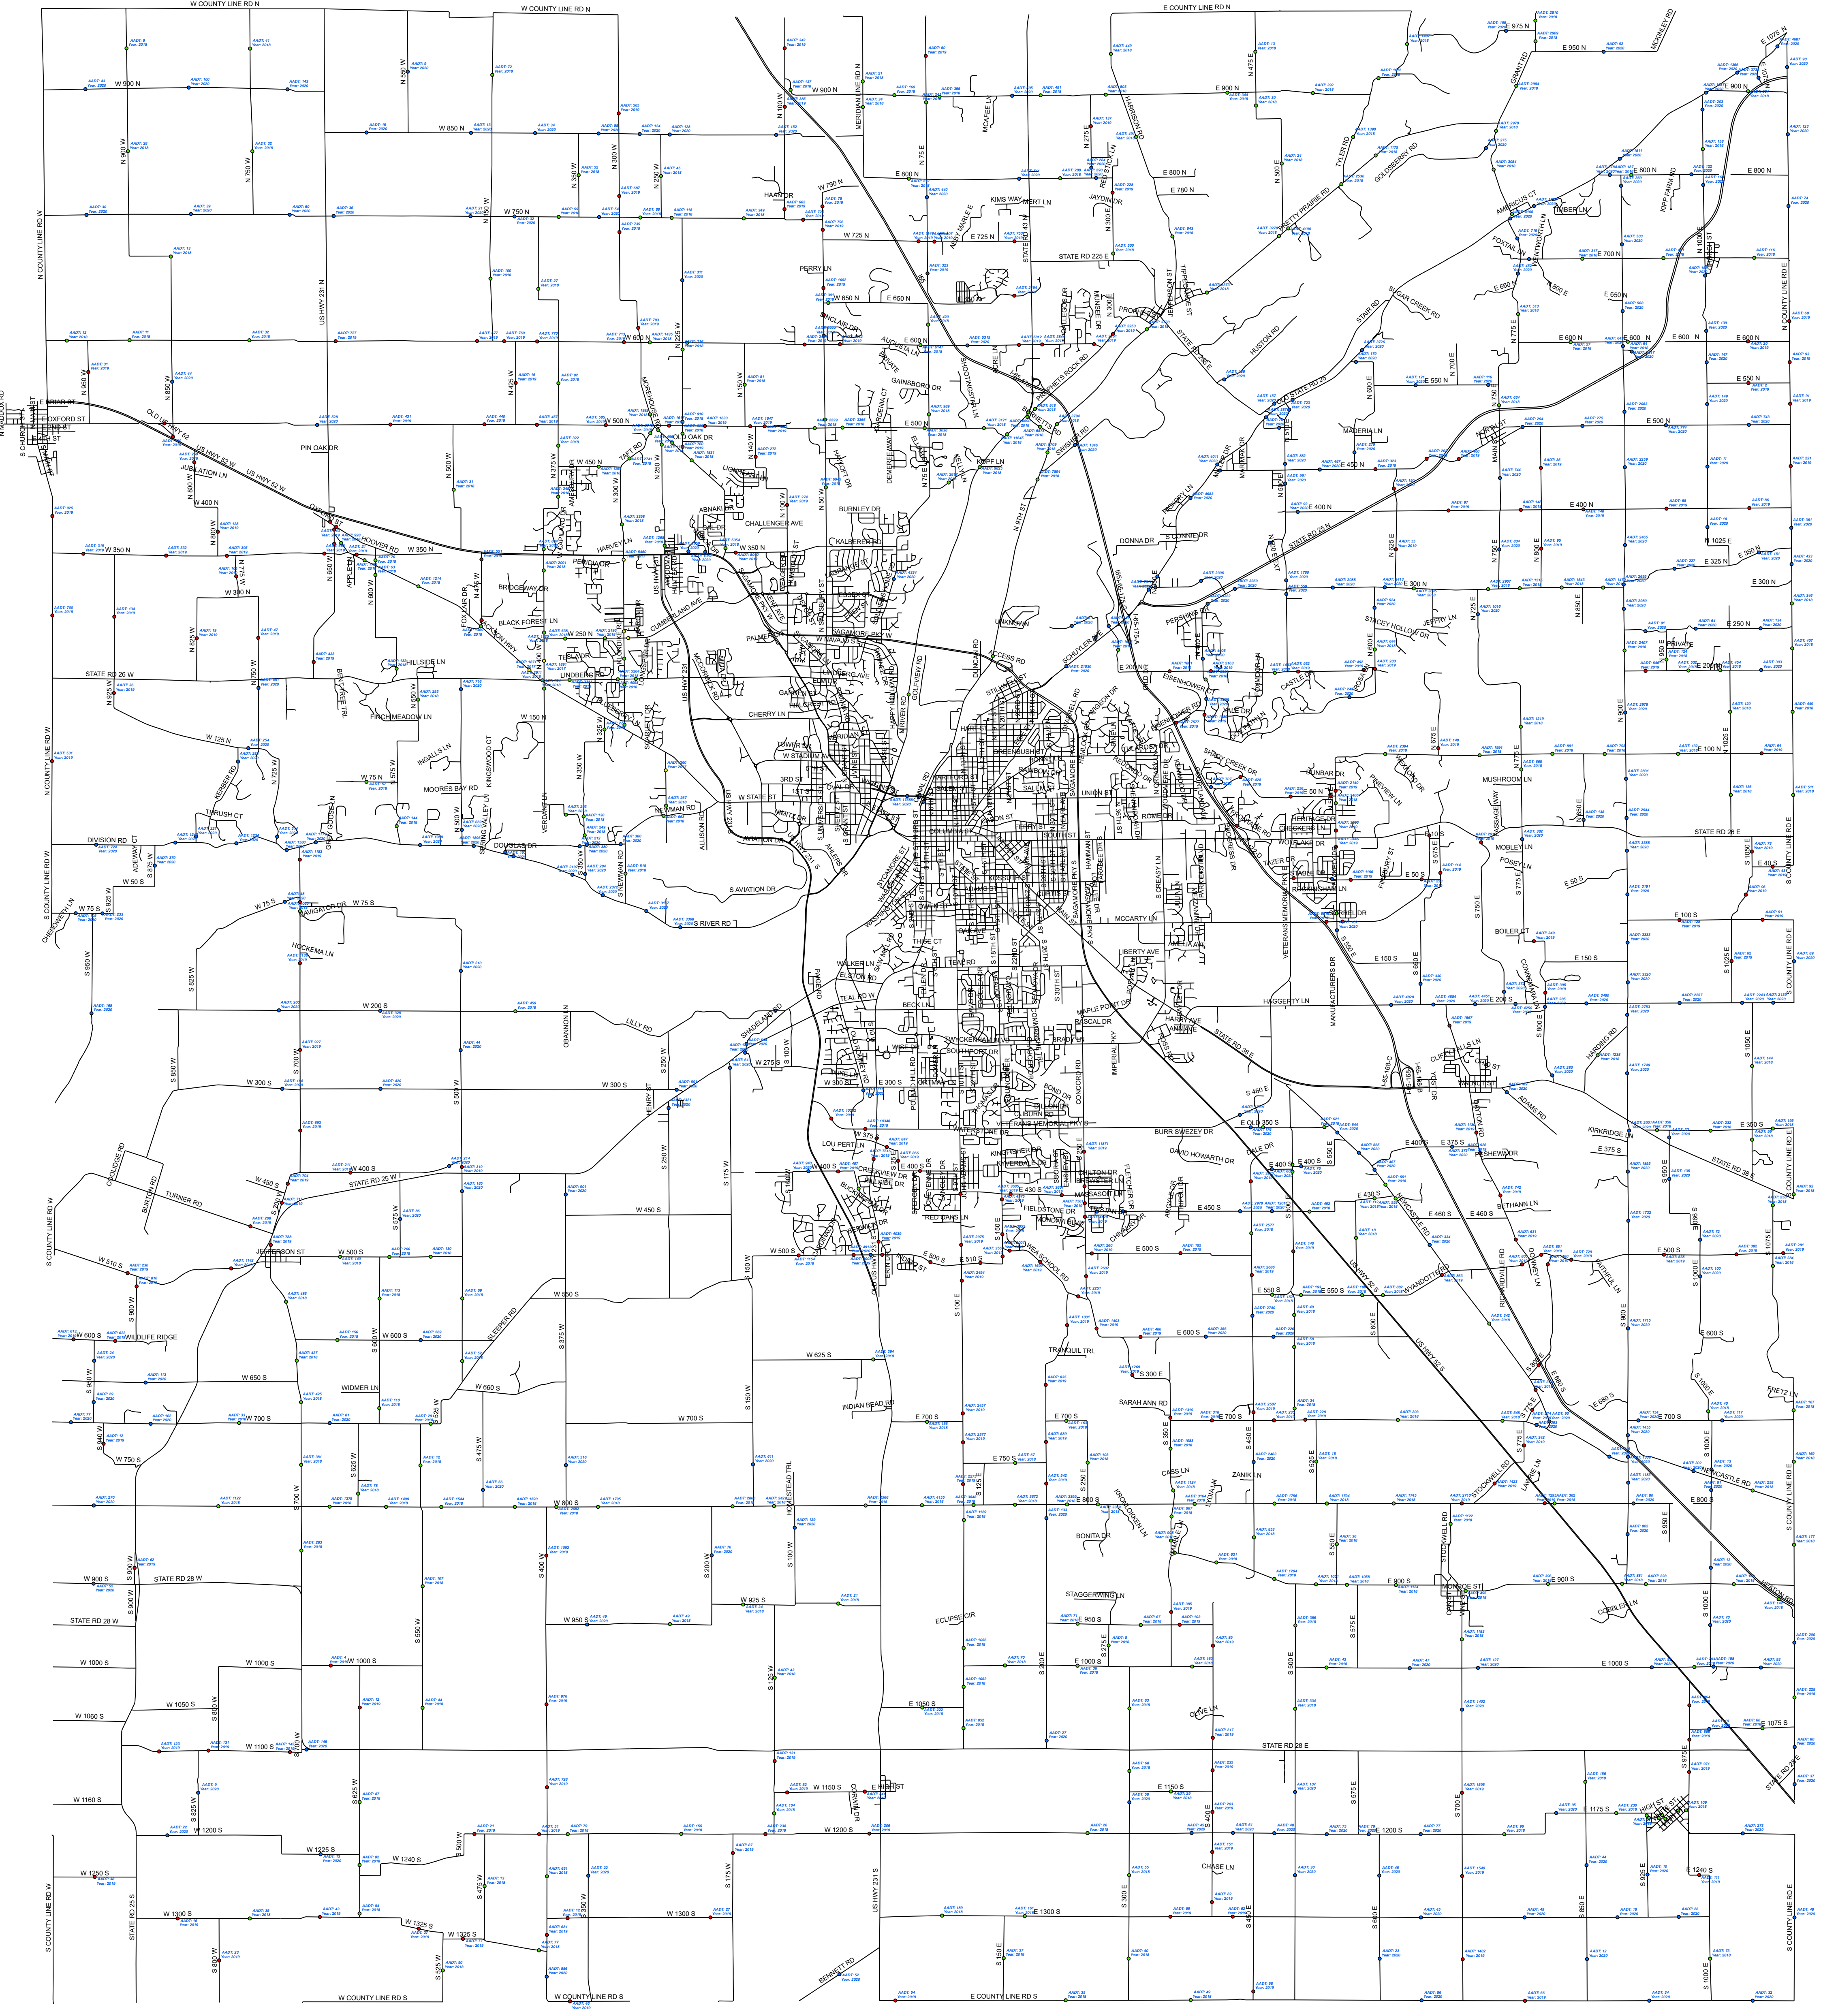

2020 Tippecanoe County Highway Traffic Count Map

2020 Tippecanoe County Highway Traffic Count Map Wabash Township

2020 Tippecanoe County Highway Traffic Count Map Shelby Township

2020 Tippecanoe County Highway Traffic Count Map Wea Township

2020 Tippecanoe County Highway Traffic Count Map Fairfield & Perry Townships

2020 Tippecanoe County Highway Traffic Count Map Sheffield & Lauramie Townships