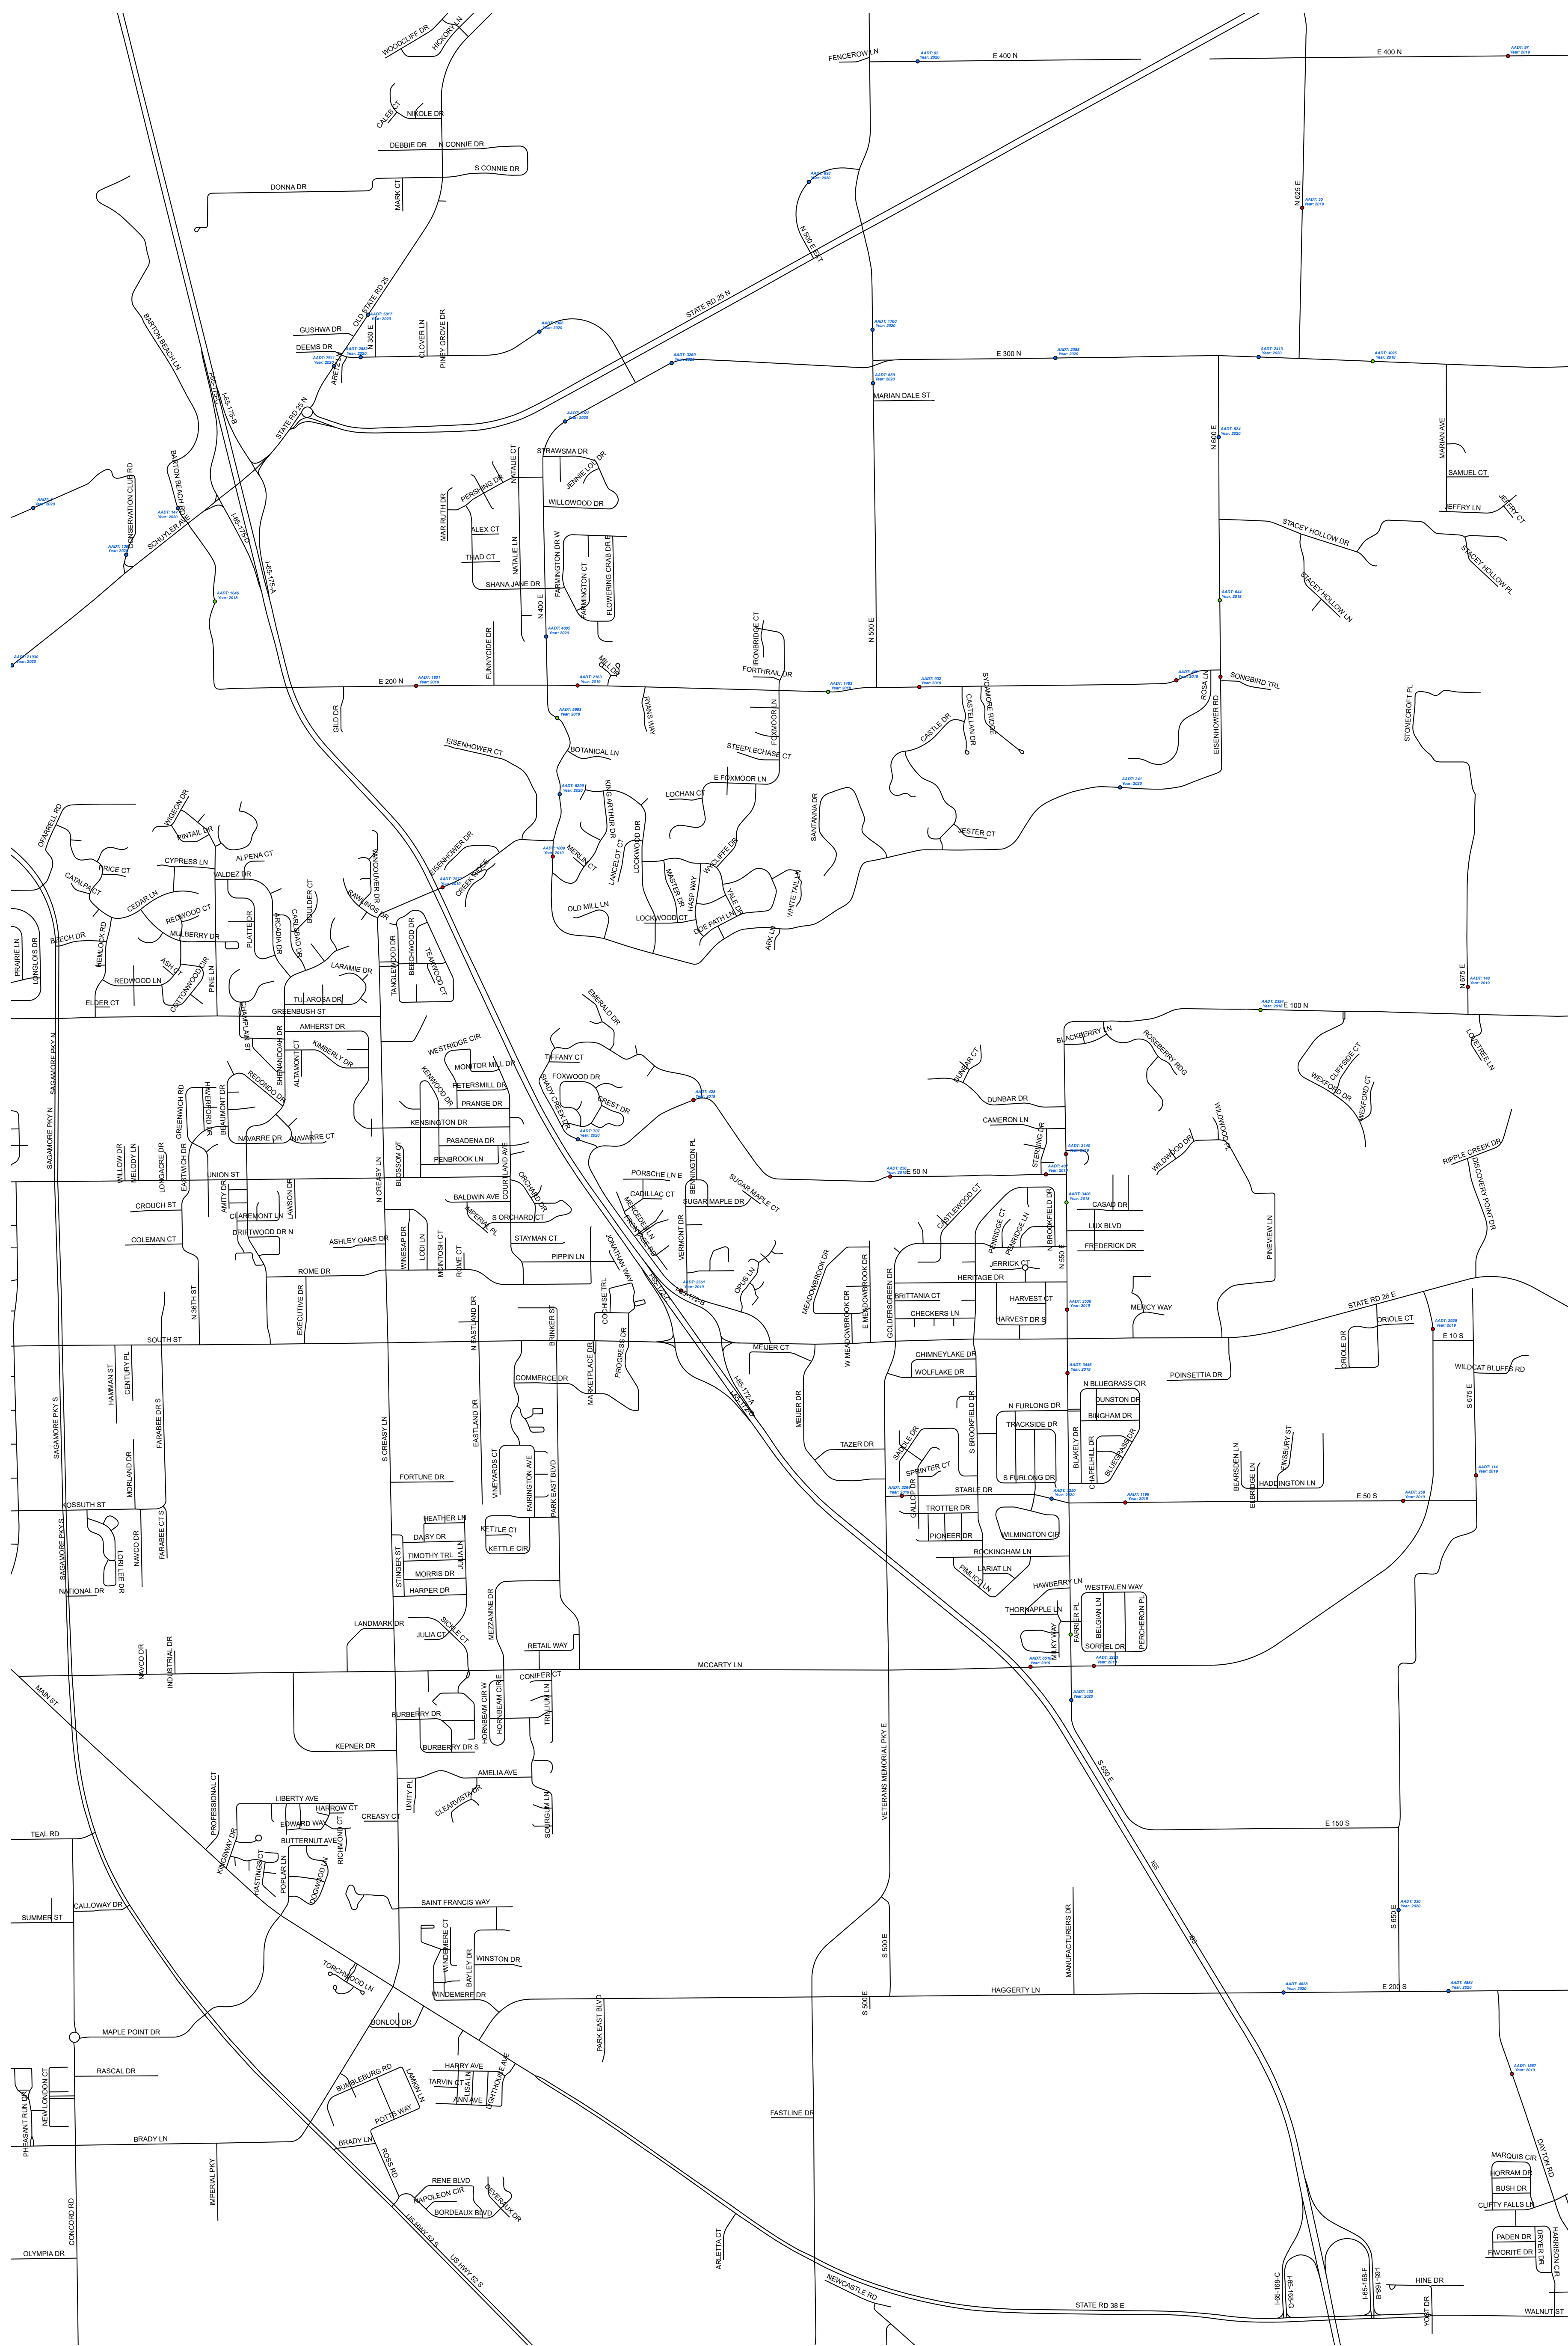

2020 Tippecanoe County Highway Traffic Count Map

2020 Tippecanoe County Highway Traffic Count Map Wabash Township

2020 Tippecanoe County Highway Traffic Count Map Shelby Township

2020 Tippecanoe County Highway Traffic Count Map Wea Township

2020 Tippecanoe County Highway Traffic Count Map Fairfield & Perry Townships

2020 Tippecanoe County Highway Traffic Count Map Sheffield & Lauramie Townships