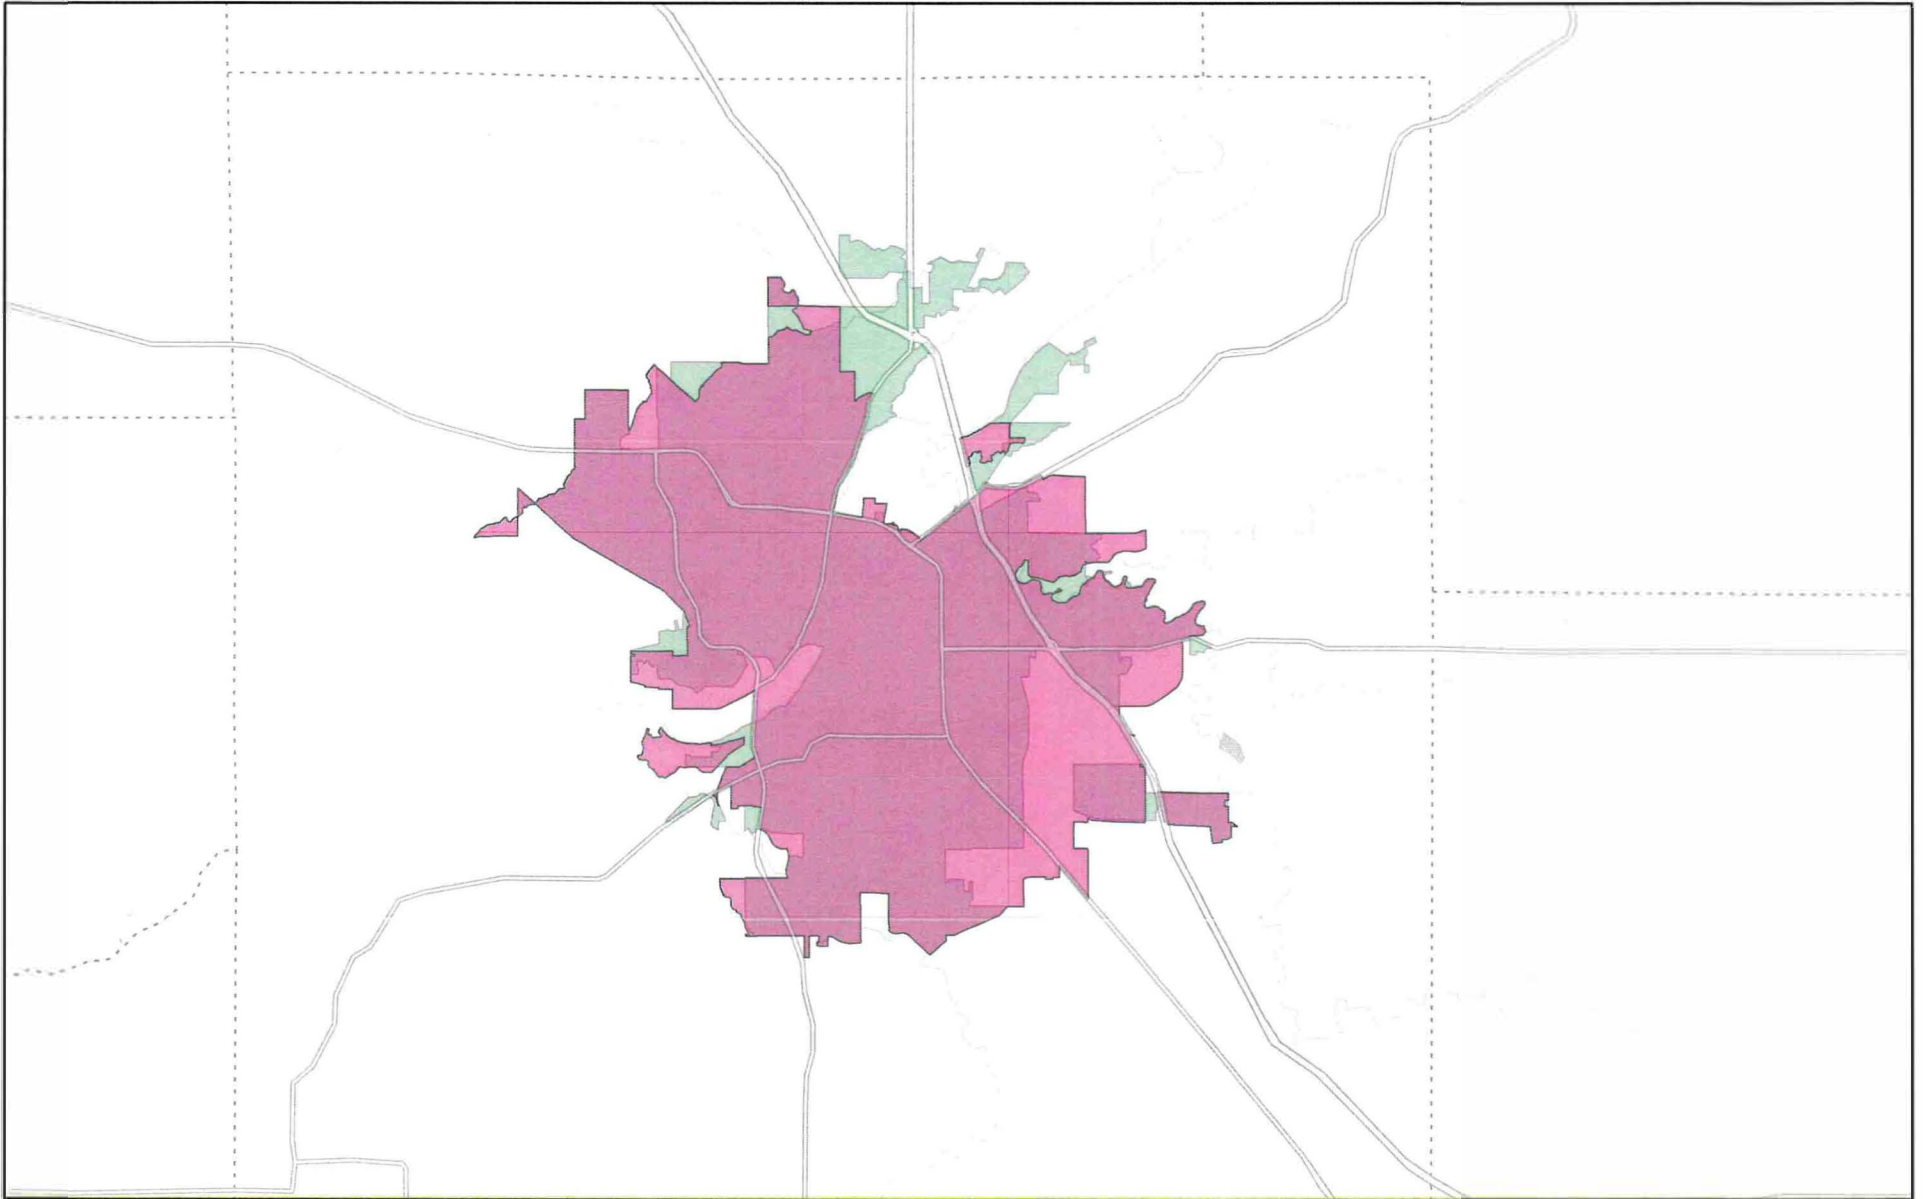

# Federal Transit Administration Census Map

1/26/2023

Green: 2010  
Pink: 2020  
Purple: Both 2010 and 2020

1:278,303

Esri, HERE, Garmin, SafeGraph, METI/NASA, USGS, EPA, NPS, USDA