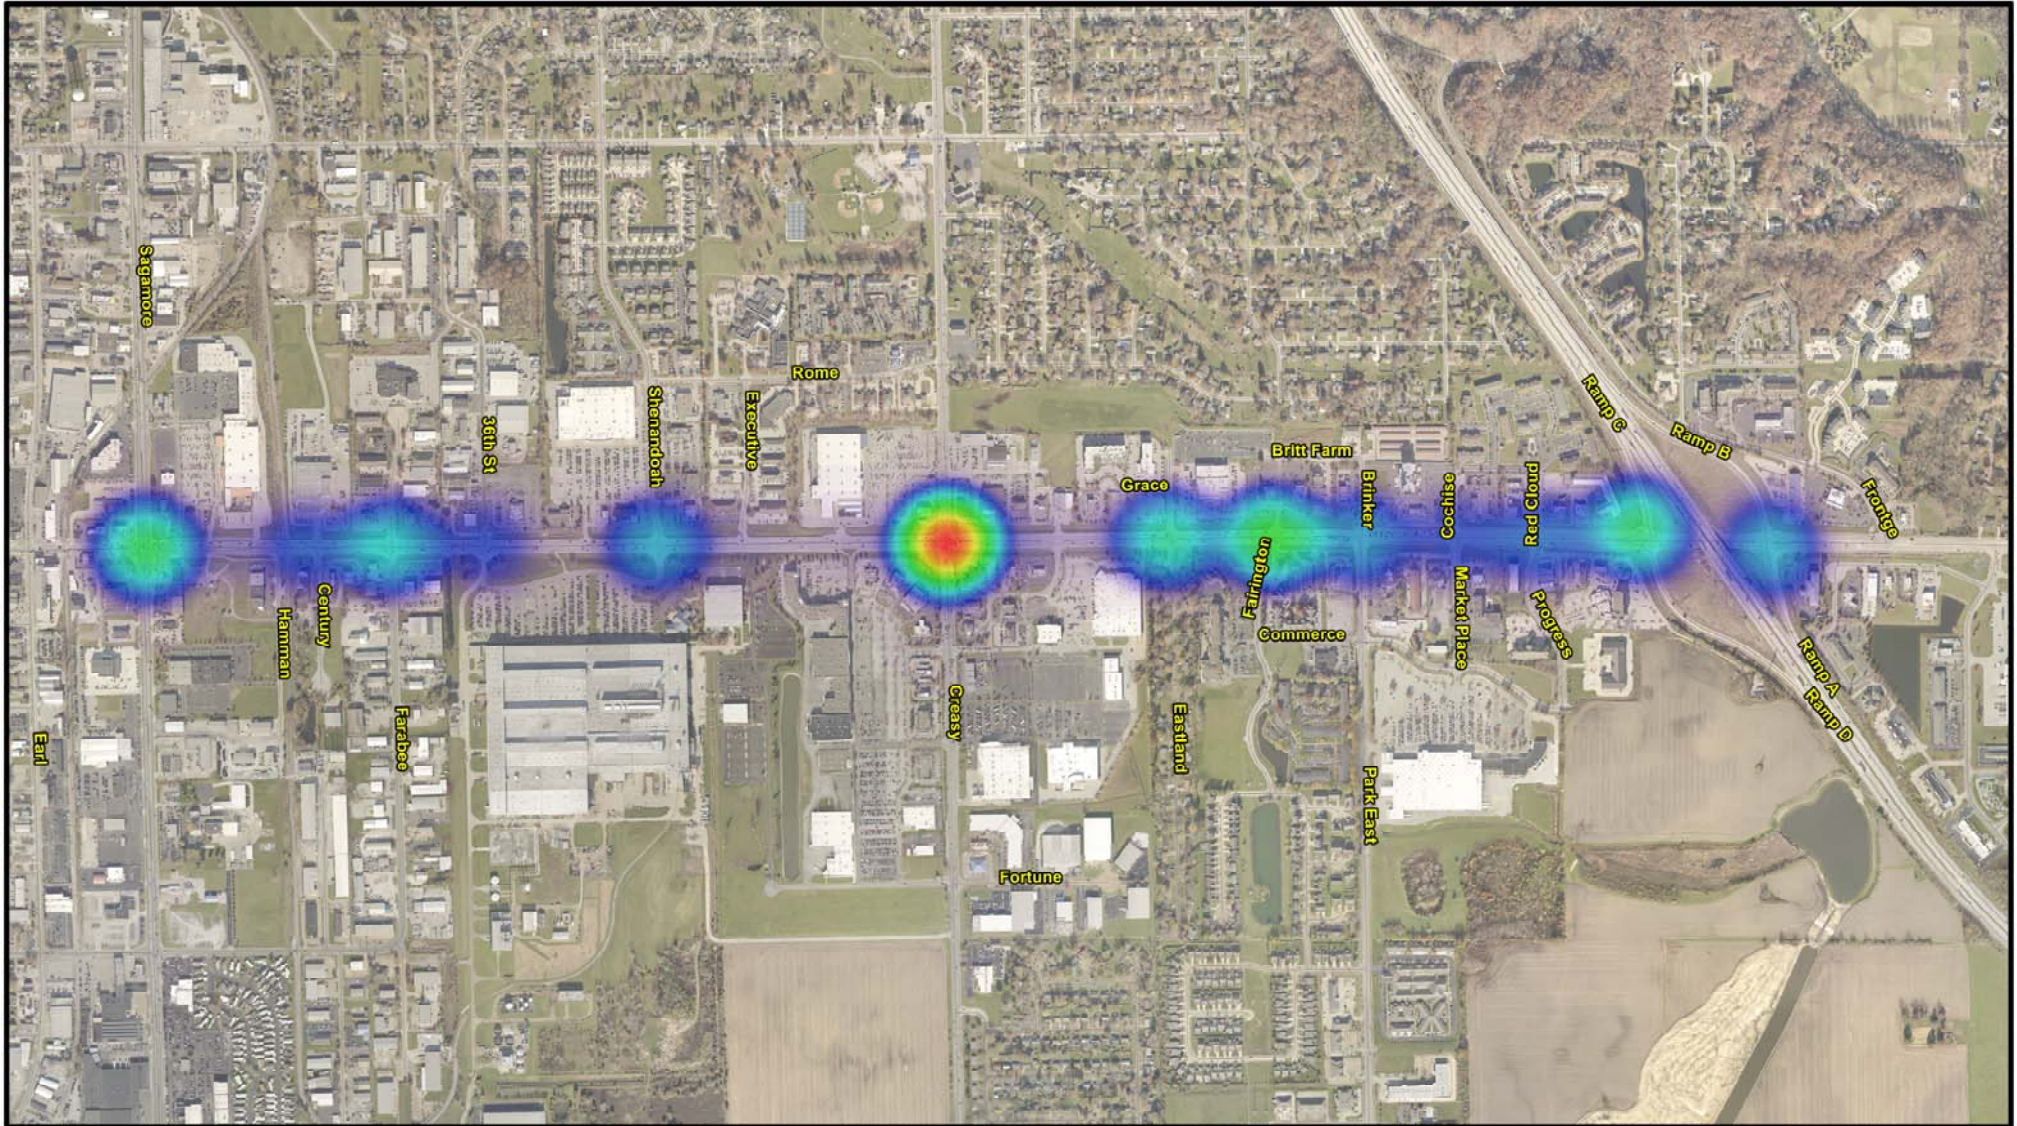

South Street Crash Heat Map Between Sagamore Parkway and I-65

Crashes are from January 1, 2016 through July 31, 2021

Excludes Crashes at Sagamore Parkway That Were Related to Construction

Prepared by the Area Plan Commission of Tippecanoe County, October 31, 2022