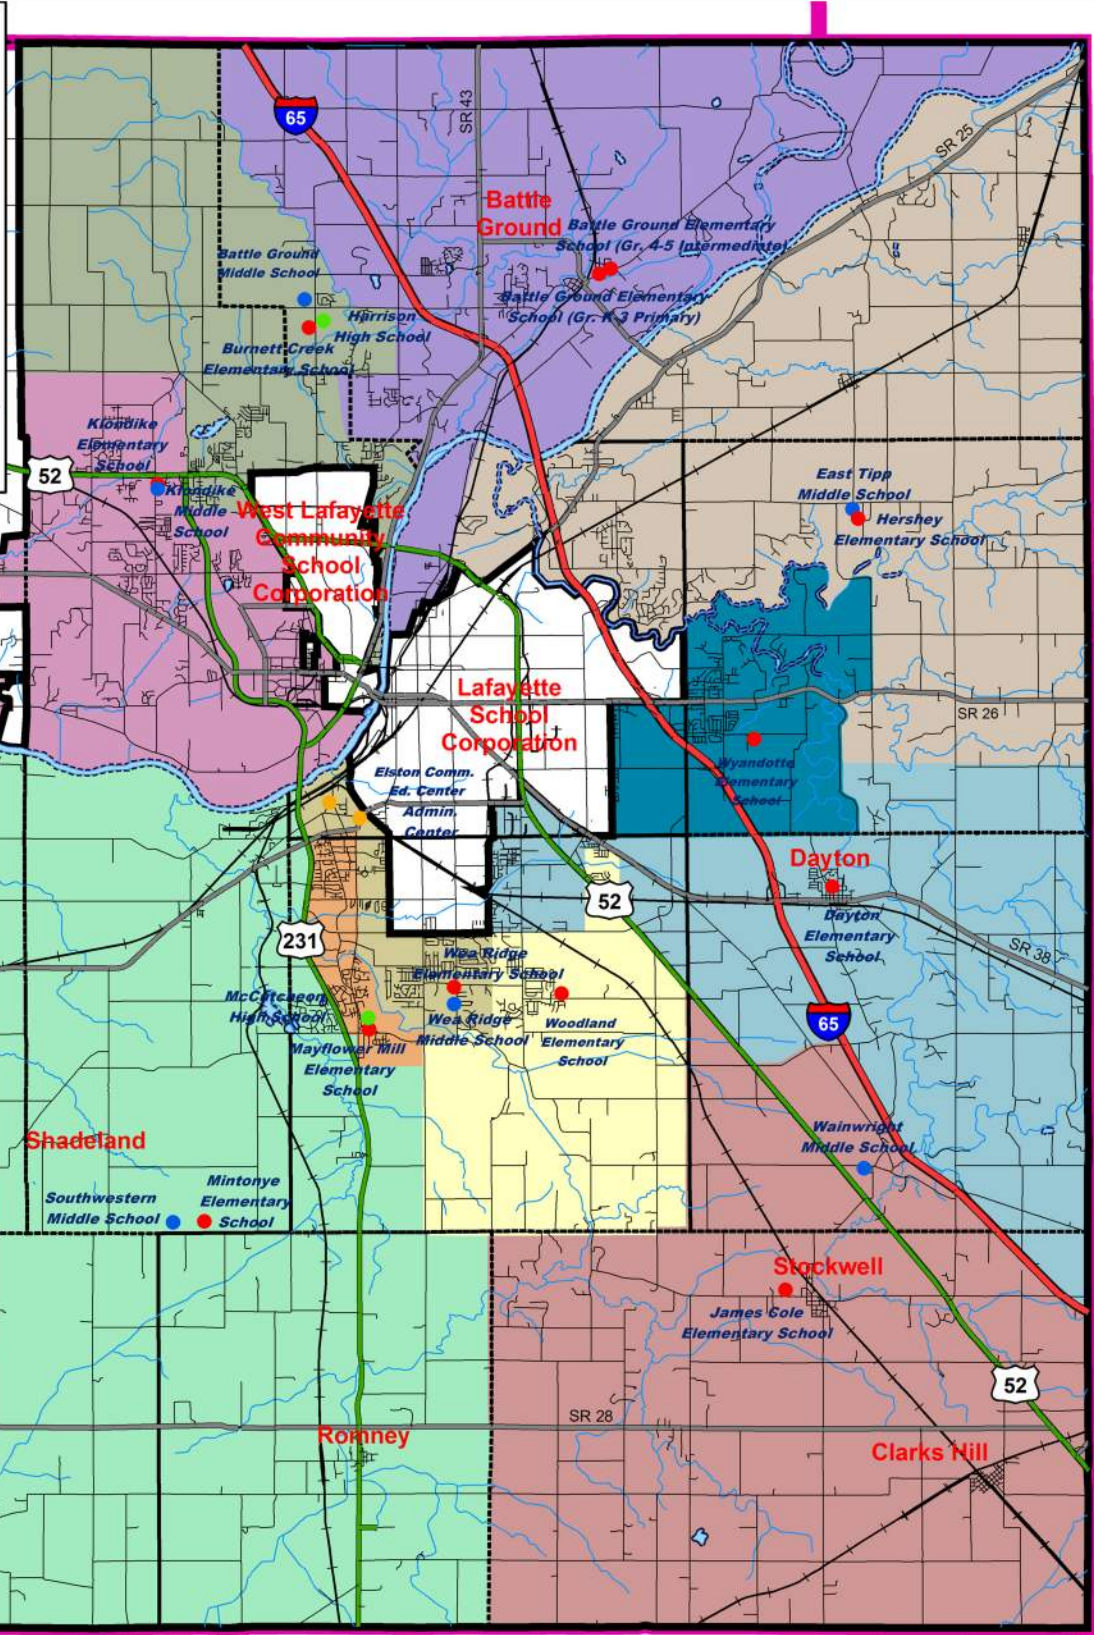

1. Battle Ground Elementary
303 Main Street
Battle Ground, IN 47920
2. Burnett Creek Elementary
5700 N CR 50 W
West Lafayette, IN 47906
3. Dayton Elementary
730 College Street
Dayton, IN 47941
4. Hershey Elementary
7521 E 300 N
Lafayette, IN 47905
5. James Cole Elementary
6418 E 900 S
Lafayette, IN 47909
6. Klondike Elementary
3311 Klondike Road
West Lafayette, IN 47906
7. Mayflower Mill Elementary
200 E 500 S
Lafayette, IN 47909
8. Mintonye Elementary
2000 W 800 S
Lafayette, IN 47909
9. Wea Ridge Elementary
1333 E 430 S
Lafayette, IN 47909
10. Woodland Elementary
3200 E 450 S
Lafayette, IN 47909
11. Wyandotte Elementary
5865 E 50 S
Lafayette, IN 47905
12. Battle Ground Middle School
6100 N 50W
West Lafayette, IN 47906
13. East Tipp Middle School
7501 E 300 N
Lafayette, IN 47905
14. Klondike Middle School
3307 Klondike Road
West Lafayette, IN 47906
15. Southwestern Middle School
2100 W 800 S
Lafayette, IN 47909
16. Wainwright Middle School
7501 E 700 S
Lafayette, IN 47909
17. Wea Ridge Middle School
4410 S 150 E
Lafayette, IN 47909
18. Harrison High School
5701 N 50 W
West Lafayette, IN 47906
19. McCutcheon High School
4951 US 231 S
Lafayette, IN 47909
20. Administration Center
21 Elston Road
Lafayette, IN 47909
21. Elston Community Ed. Center
2241 Old Romney Road
Lafayette, IN 47909

Tippecanoe School Corporation

- Schools**
- Elementary School
 - Middle School
 - High School
 - Other
- Roads**
- Interstate Highway
 - US Highway
 - State Highway
 - Street

- Railroads
- Rivers & Streams
- Water
- Municipal Boundary
- School District Boundary
- Airport
- County Boundary
- State