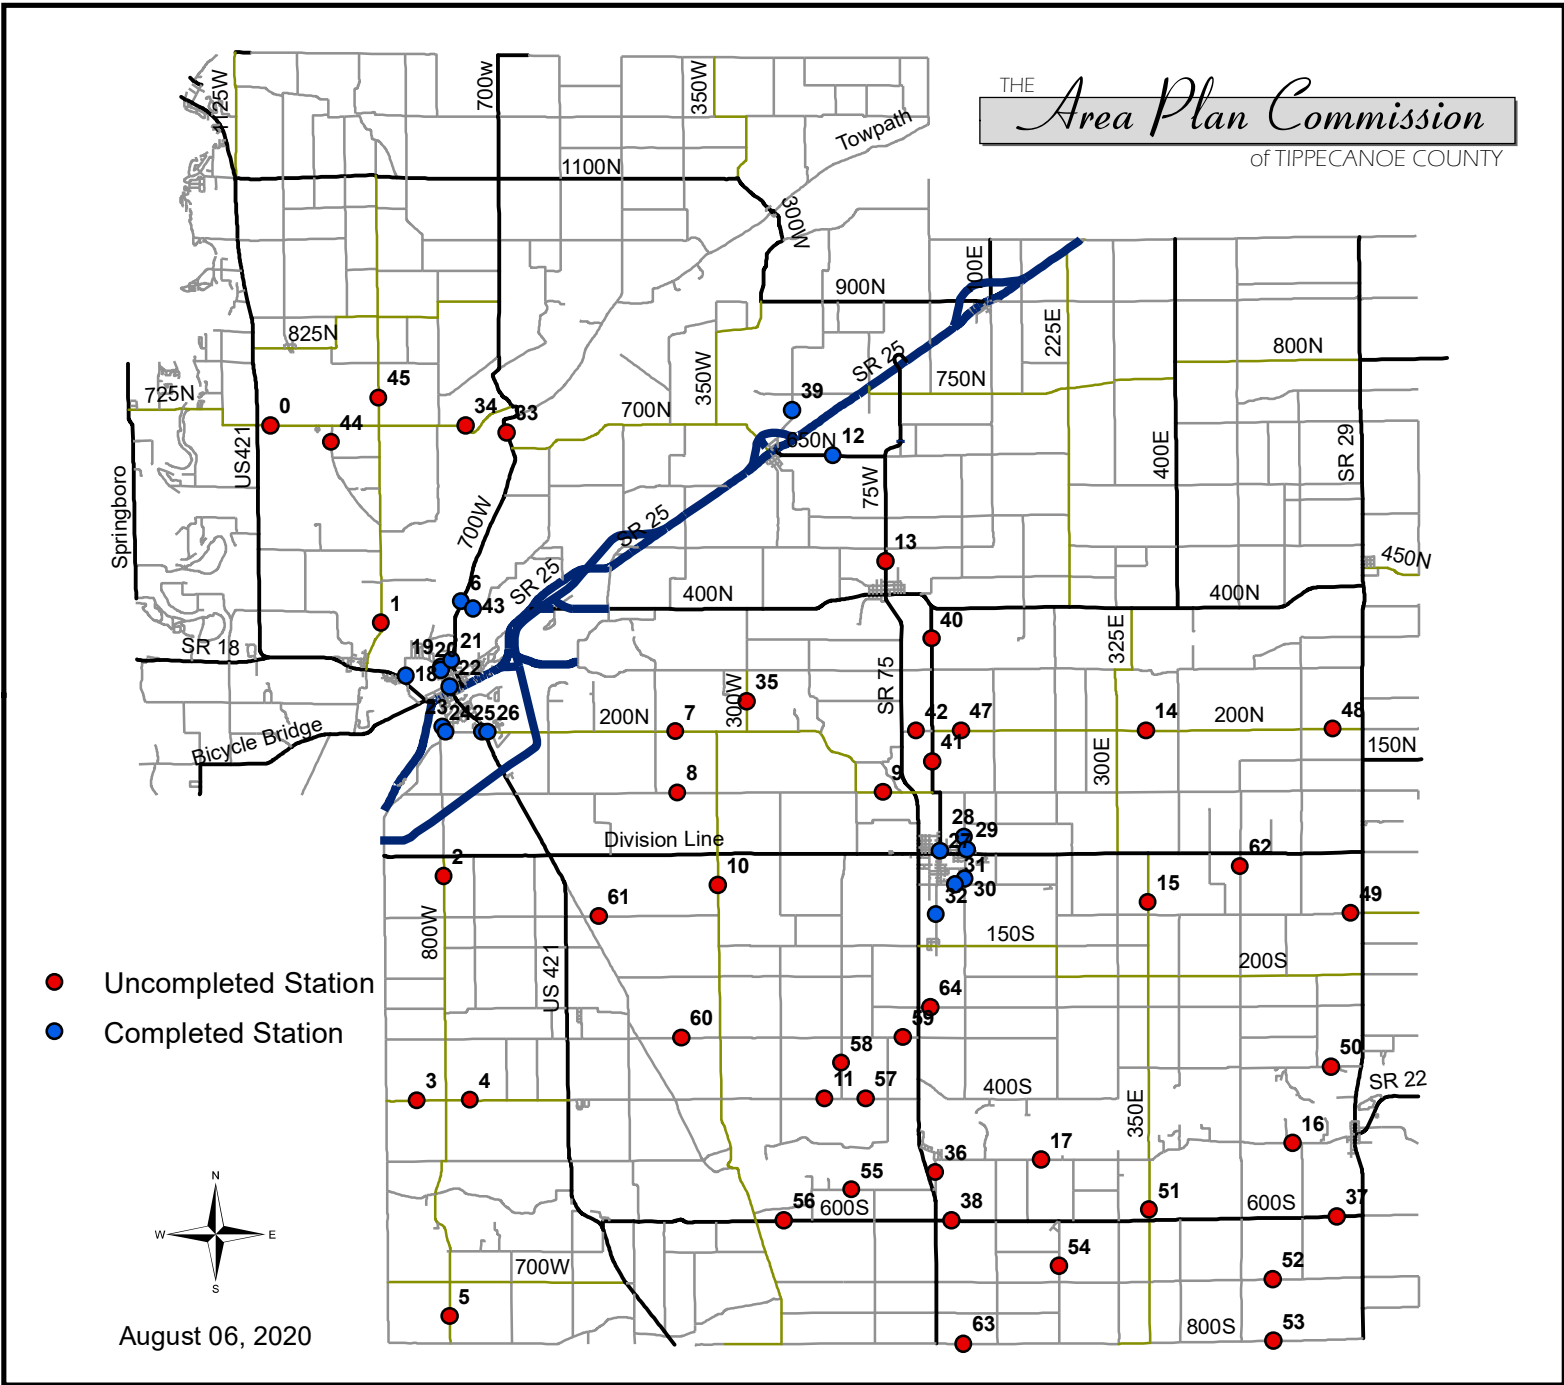

2020 Traffic Count Stations

THE *Area Plan Commission*
of TIPPECANOE COUNTY

Delphi

Flora

Camden