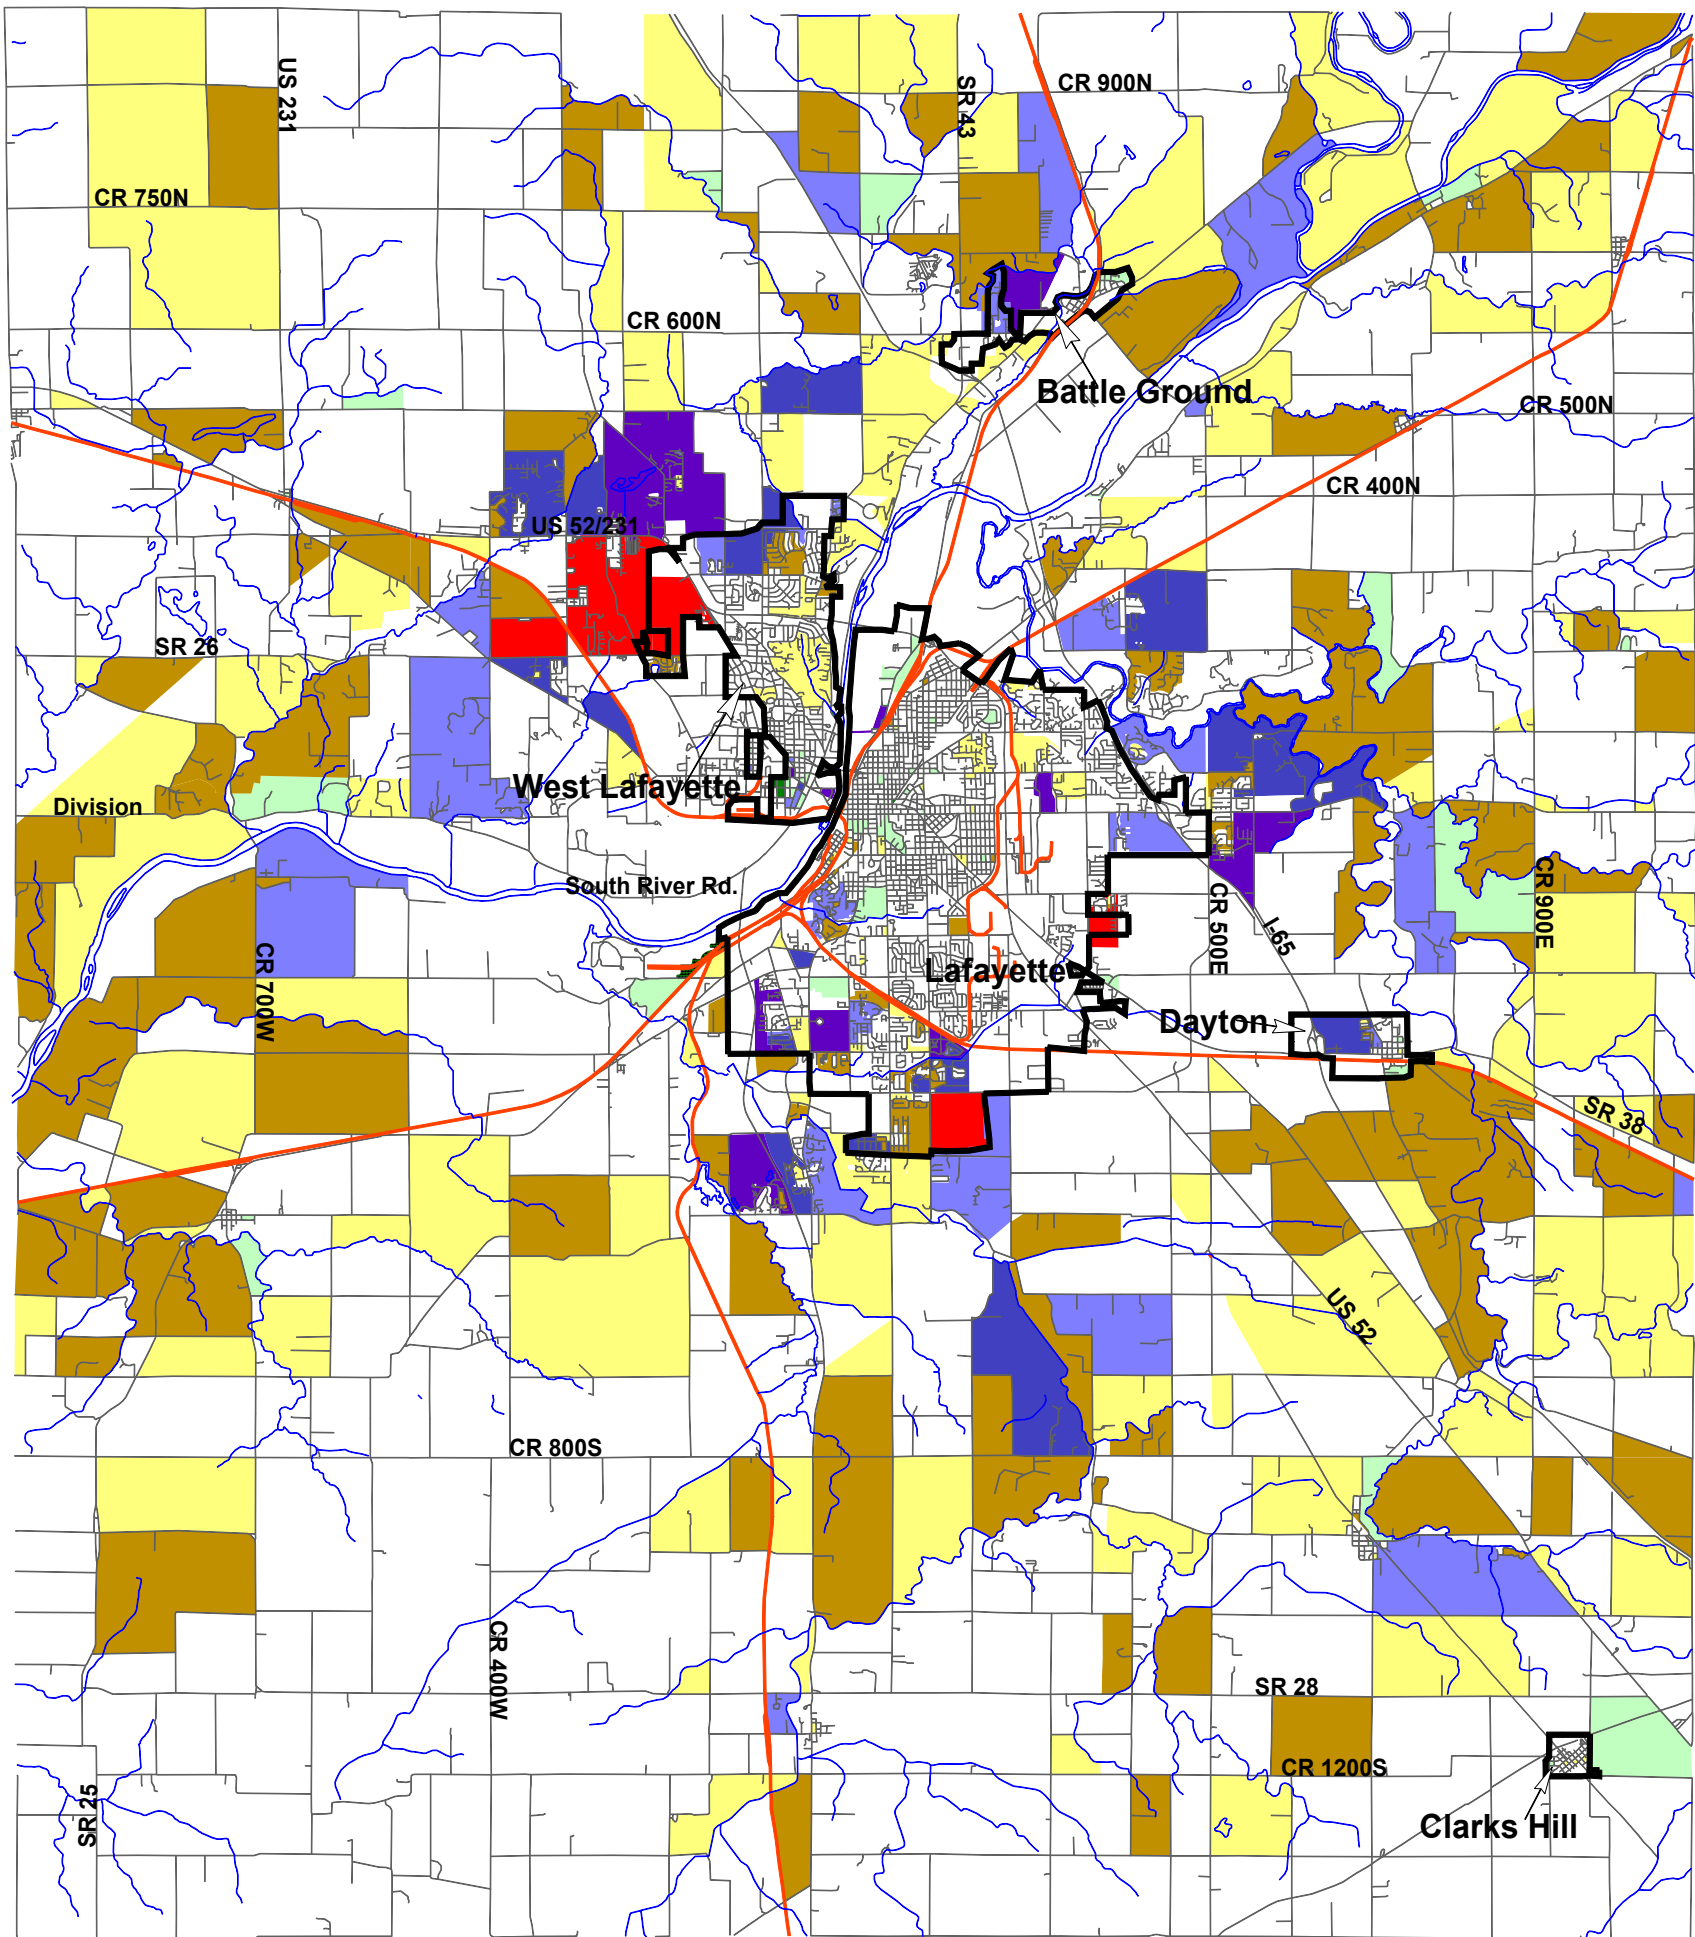

Building and Demolition Permits by Census Block

April 1st, 2000 through March 31st, 2003

Note: Census blocks with no change in housing units are shown in white.

Note: "Number of Units" equals the number of dwelling units demolished subtracted from the number of dwelling units built.

Prepared by: Area Plan Commission of Tippecanoe County, Indiana - April 21st, 2003