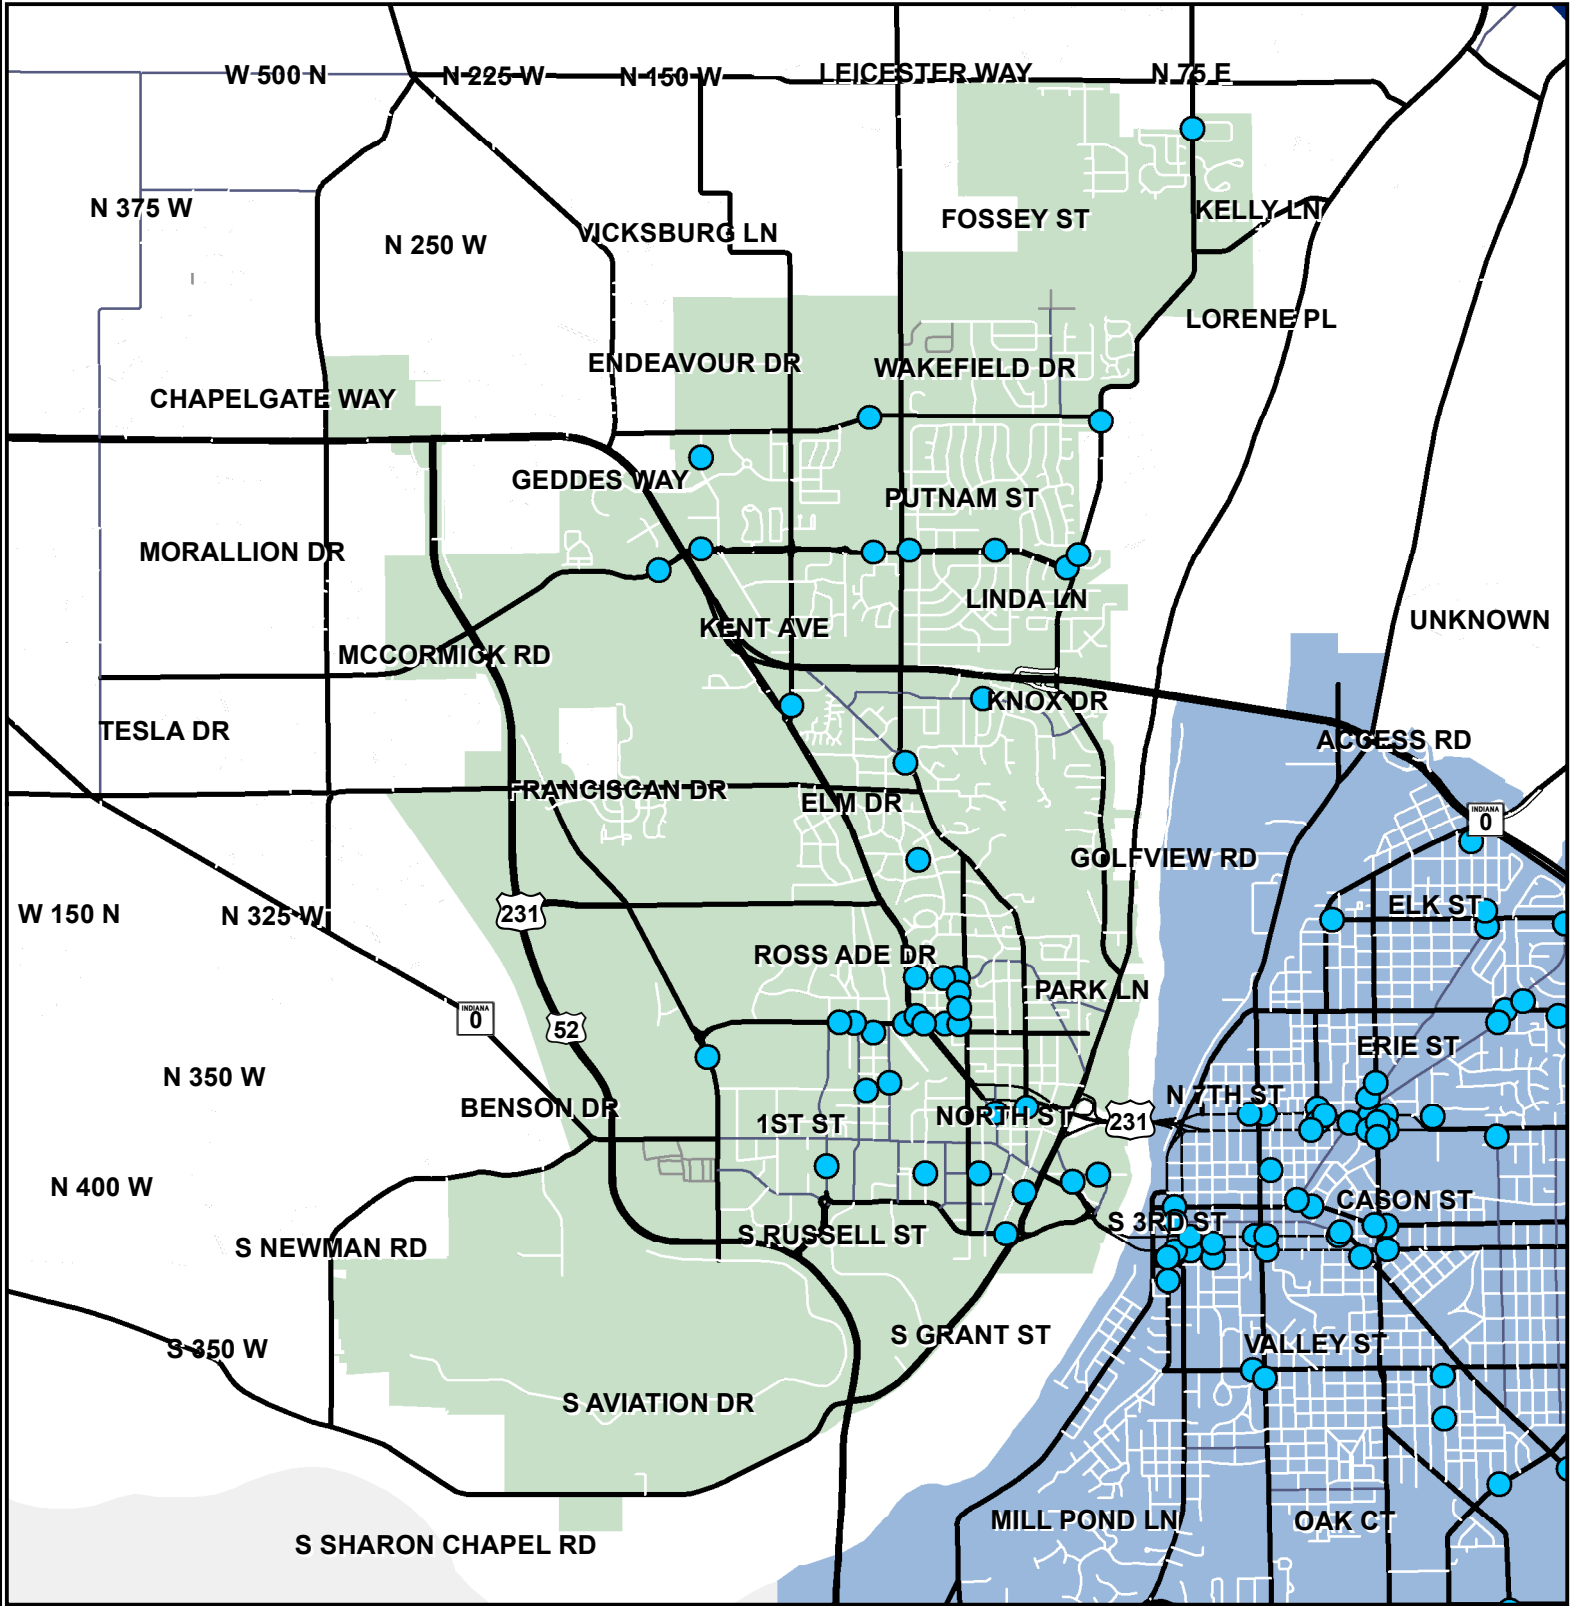

Proposed CY 22 Traffic Count Stations

1 inch = 5,052 feet

THE *Area Plan Commission*
OF TIPPECANOE COUNTY

● Proposed 2022 Stations

Proposed CY 22 Traffic Count Stations

1 inch = 4,313 feet

 Proposed 2022 Stations