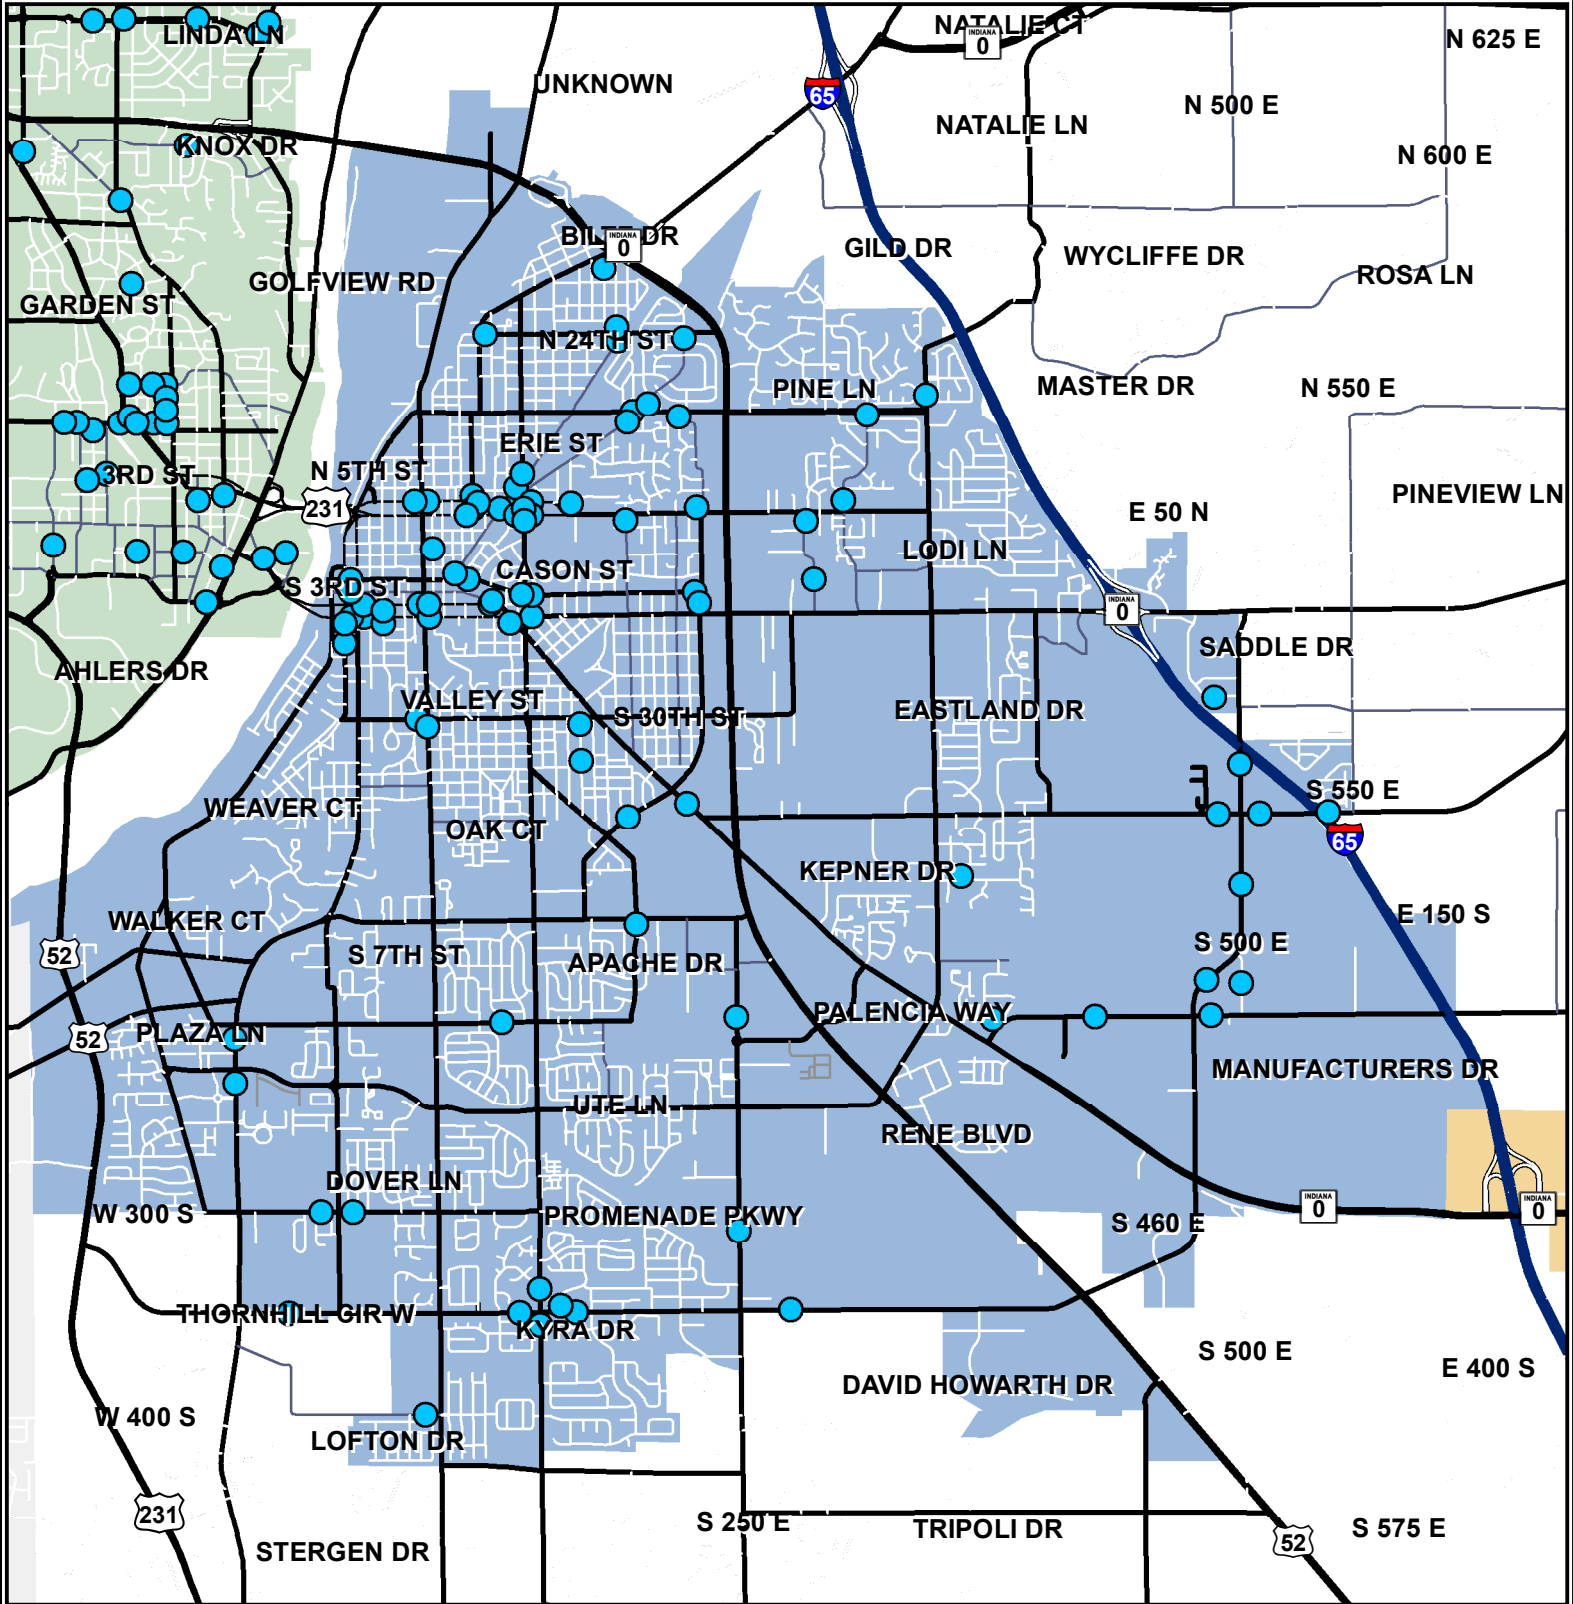

Proposed CY 22 Traffic Count Stations

1 inch = 5,052 feet

THE *Area Plan Commission*
OF TIPPECANOE COUNTY

● Proposed 2022 Stations

Proposed CY 22 Traffic Count Stations

1 inch = 4,313 feet

 Proposed 2022 Stations